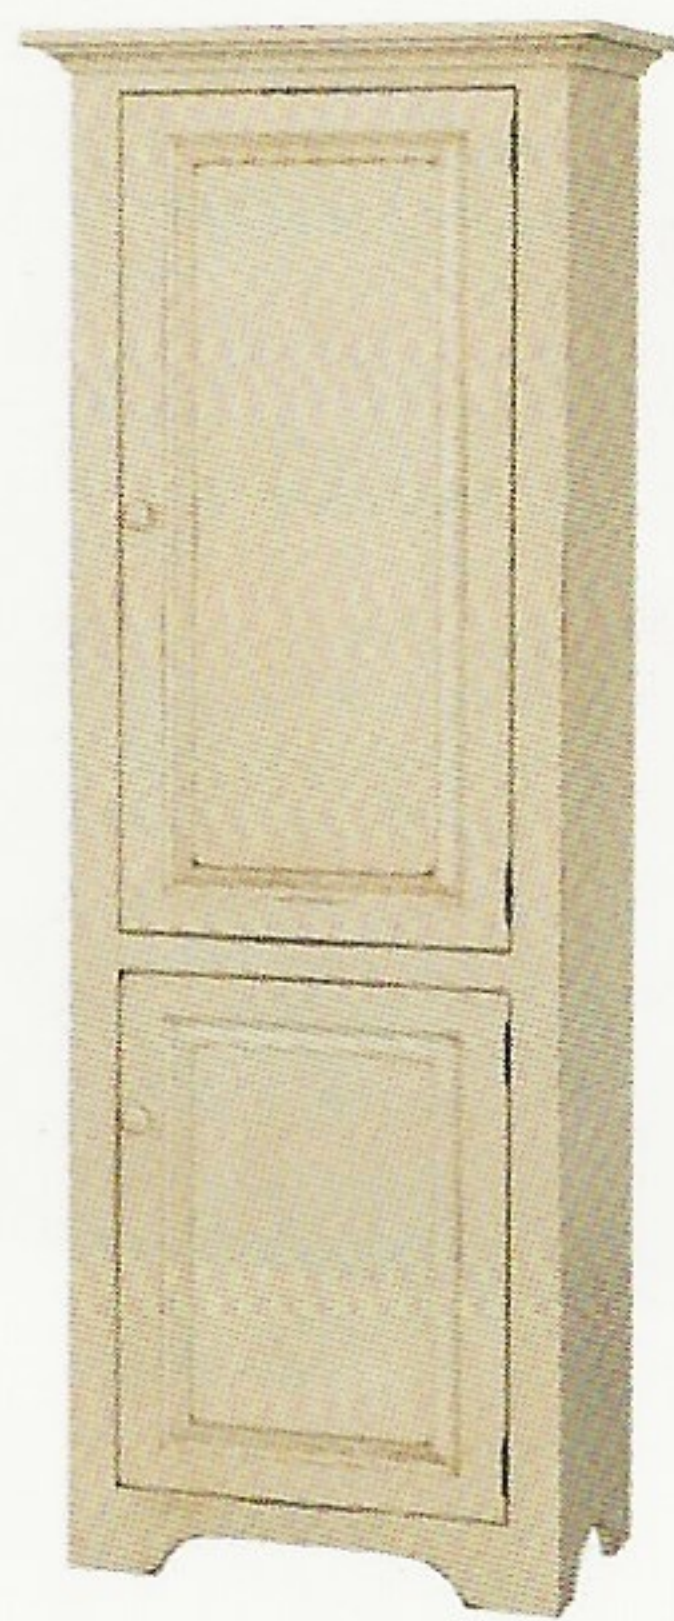

Book Cases

**J292 / Large Bookcase
with All Glass Doors
Gray
39½" w x 14" d x 72" h**

**J150/ 24" x 72" Bookcase
with Solid Door
Antique White
27½" w x 14" d x 72" h**

**J15/ 24" x 72" Bookcase
White / Cherry
27½" w x 14" d x 72" h**

**J152/ & J154/ 24" x 72" Bookcase with Glass
Black / Cherry • Gray
27½" w x 14" d x 72" h**

**J115/ 24" x 72" Bookcase
with Door
Antique White Special Walnut
27½" w x 14" d x 72" h**

**J223/ Small Bookcase Solid Doors
Autumn Wheat
31" w x 14" d x 44" h**

**J123/ Small Bookcase with Glass
Antique White / Michael's Cherry
31" w x 14" d x 44" h**