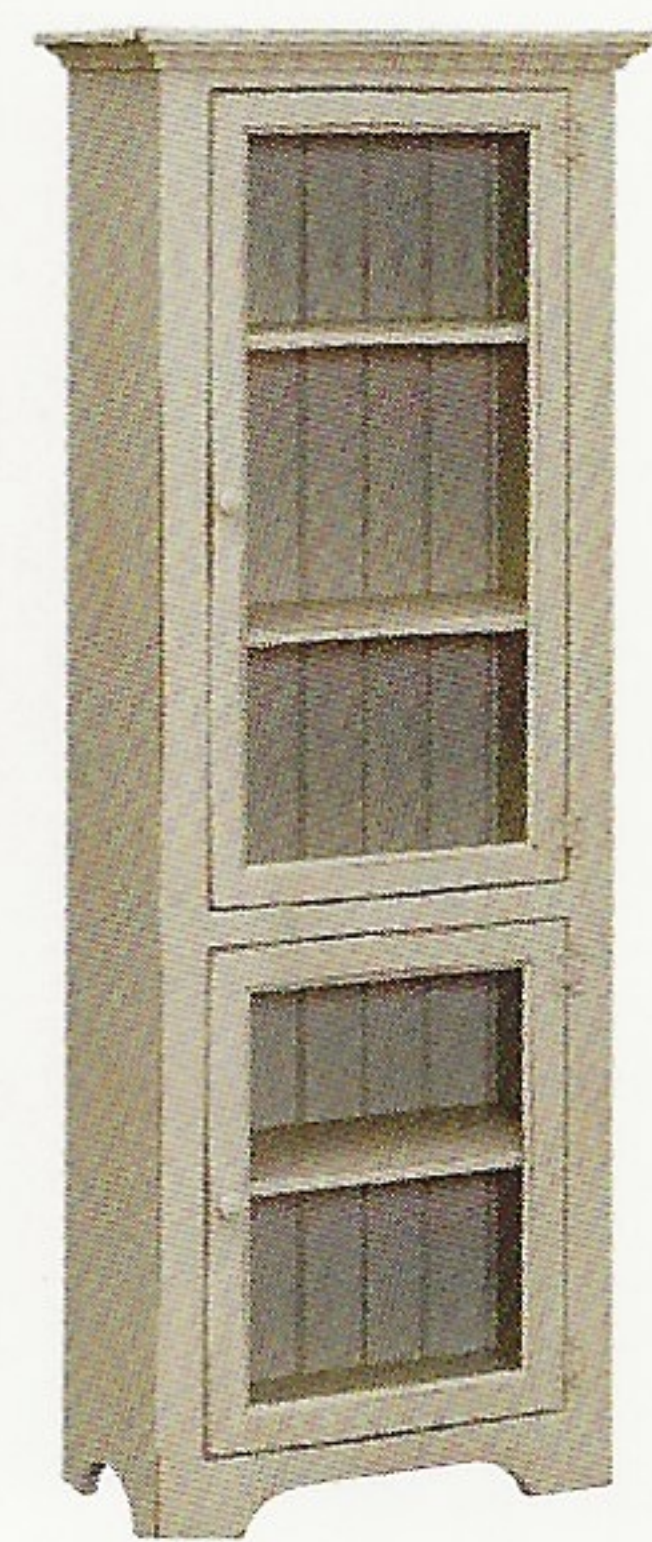

Book Cases

**J292 / Large Bookcase
with All Glass Doors
Gray
39½" w x 14" d x 72" h**

**J150/ 24" x 72" Bookcase
with Solid Door
Antique White
27½" w x 14" d x 72" h**

**J15/ 24" x 72" Bookcase
White / Cherry
27½" w x 14" d x 72" h**

**J152/ & J154/ 24" x 72" Bookcase with Glass
Black / Cherry • Gray
27½" w x 14" d x 72" h**

**J115/ 24" x 72" Bookcase
with Door
Antique White Special Walnut
27½" w x 14" d x 72" h**

**J223/ Small Bookcase Solid Doors
Autumn Wheat
31" w x 14" d x 44" h**

**J123/ Small Bookcase with Glass
Antique White / Michael's Cherry
31" w x 14" d x 44" h**