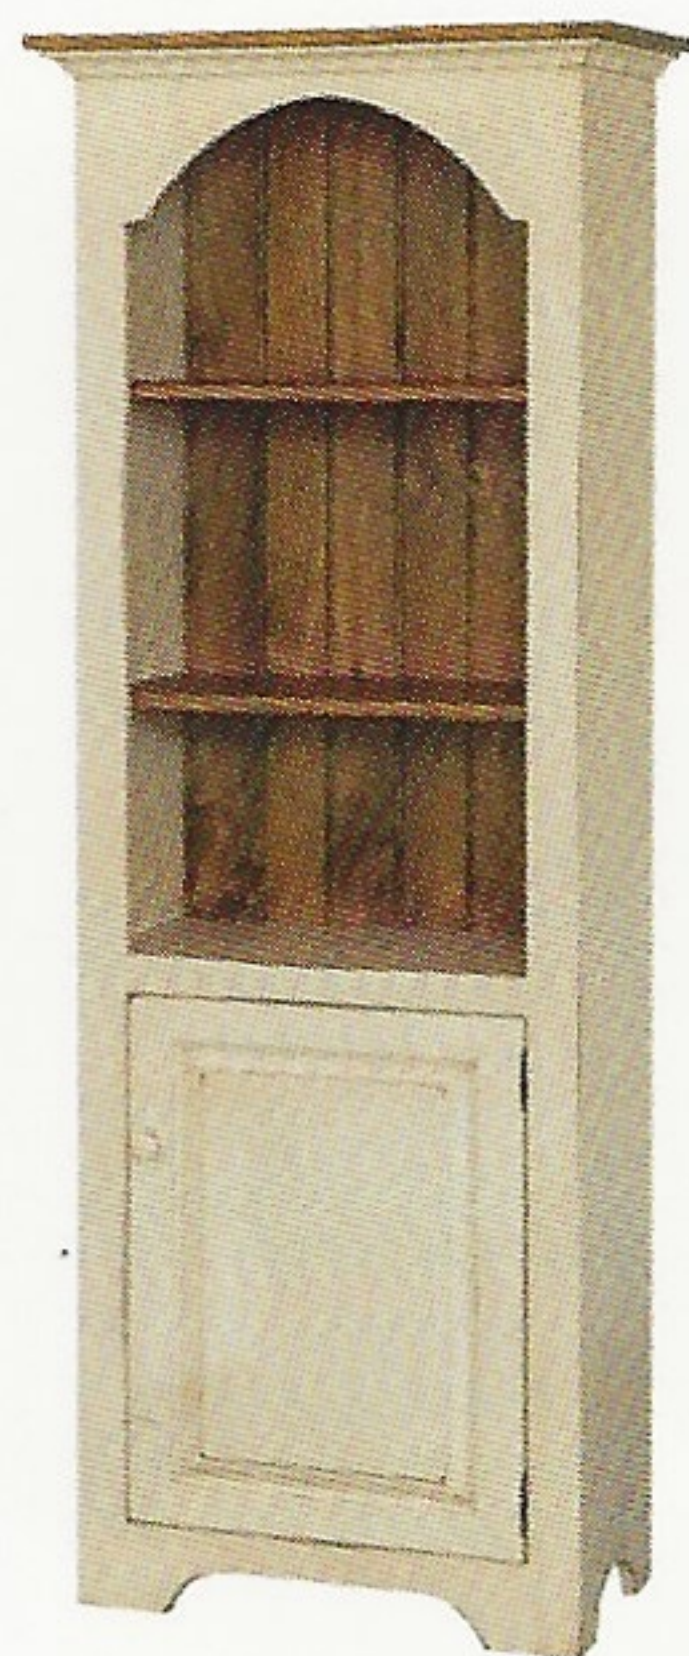

Book Cases

**J292 / Large Bookcase
with All Glass Doors
Gray
39½" w x 14" d x 72" h**

**J150/ 24" x 72" Bookcase
with Solid Door
Antique White
27½" w x 14" d x 72" h**

**J15/ 24" x 72" Bookcase
White / Cherry
27½" w x 14" d x 72" h**

**J152/ & J154/ 24" x 72" Bookcase with Glass
Black / Cherry • Gray
27½" w x 14" d x 72" h**

**J115/ 24" x 72" Bookcase
with Door
Antique White Special Walnut
27½" w x 14" d x 72" h**

**J223/ Small Bookcase Solid Doors
Autumn Wheat
31" w x 14" d x 44" h**

**J123/ Small Bookcase with Glass
Antique White / Michael's Cherry
31" w x 14" d x 44" h**