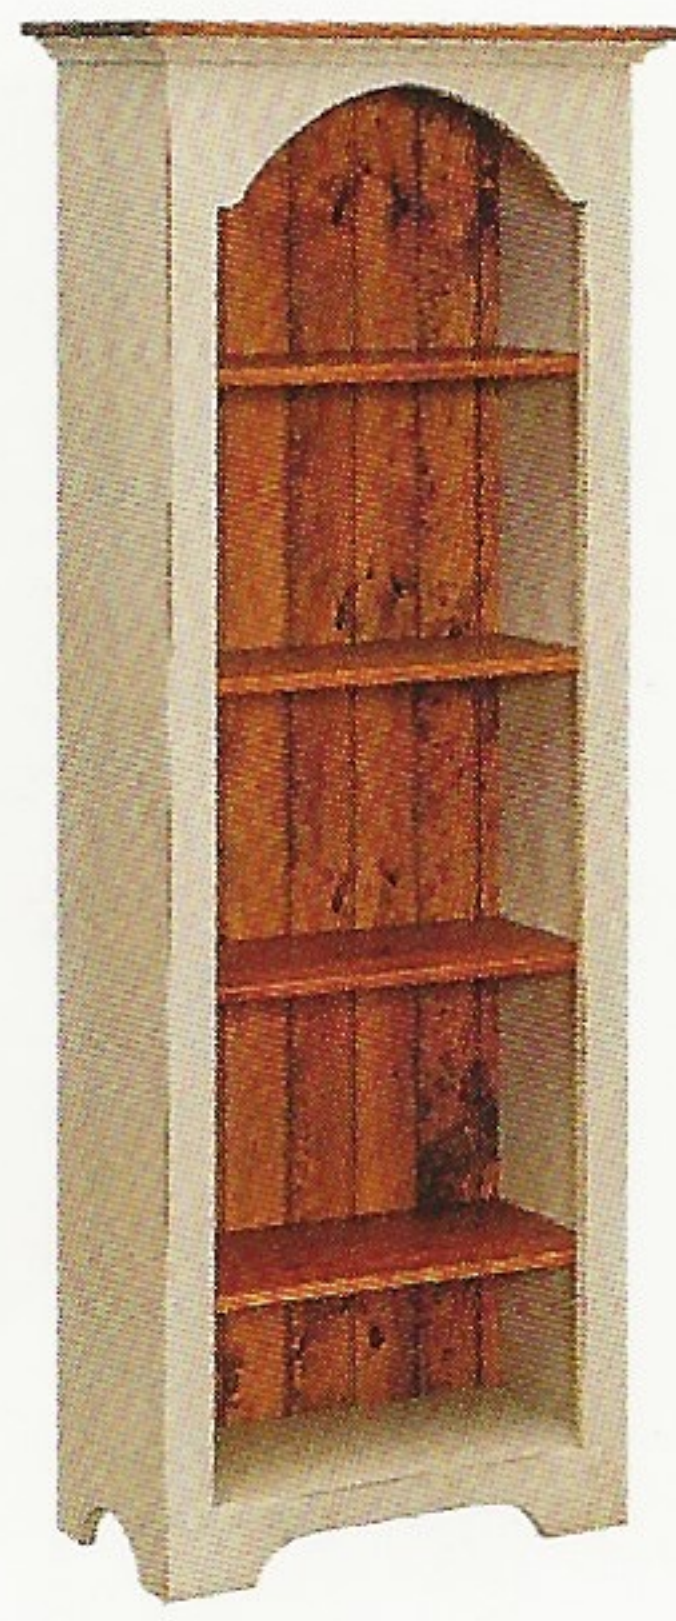

Book Cases

**J292 / Large Bookcase
with All Glass Doors
Gray
39½" w x 14" d x 72" h**

**J150/ 24" x 72" Bookcase
with Solid Door
Antique White
27½" w x 14" d x 72" h**

**J15/ 24" x 72" Bookcase
White / Cherry
27½" w x 14" d x 72" h**

**J152/ & J154/ 24" x 72" Bookcase with Glass
Black / Cherry • Gray
27½" w x 14" d x 72" h**

**J115/ 24" x 72" Bookcase
with Door
Antique White Special Walnut
27½" w x 14" d x 72" h**

**J223/ Small Bookcase Solid Doors
Autumn Wheat
31" w x 14" d x 44" h**

**J123/ Small Bookcase with Glass
Antique White / Michael's Cherry
31" w x 14" d x 44" h**