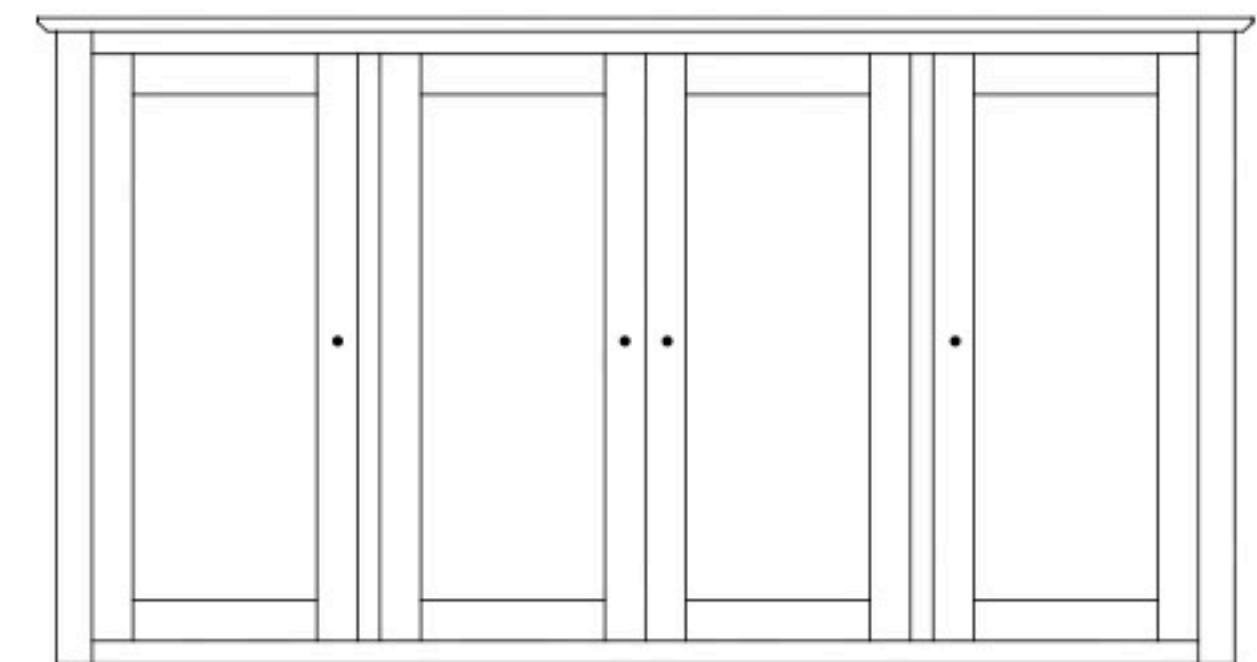

Shoreview Miscellaneous

SH-2028 Chifferobe
44 1/4"w 61 1/2"h 19 1/2"d
w/6 drawers, 1 door, 2 adj. shelves

Option:
Mirror on
back of door

SH-2047 His & Hers
52 1/2"w 50 1/4"h 19 1/2"d
w/8 drawers, 2 doors

SH-2062 Armoire
36 1/4"w 78"h 19 1/2"d
w/2 drawers, w/2 doors
2 adj. shelves & closet rod

SH-2059 Mule Chest Top
67 3/4"w 35"h 19 1/2"d
w/4 doors & 6 adjustable shelves

SH-2035 Blanket Chest
42"w 22"h 19 1/2"d