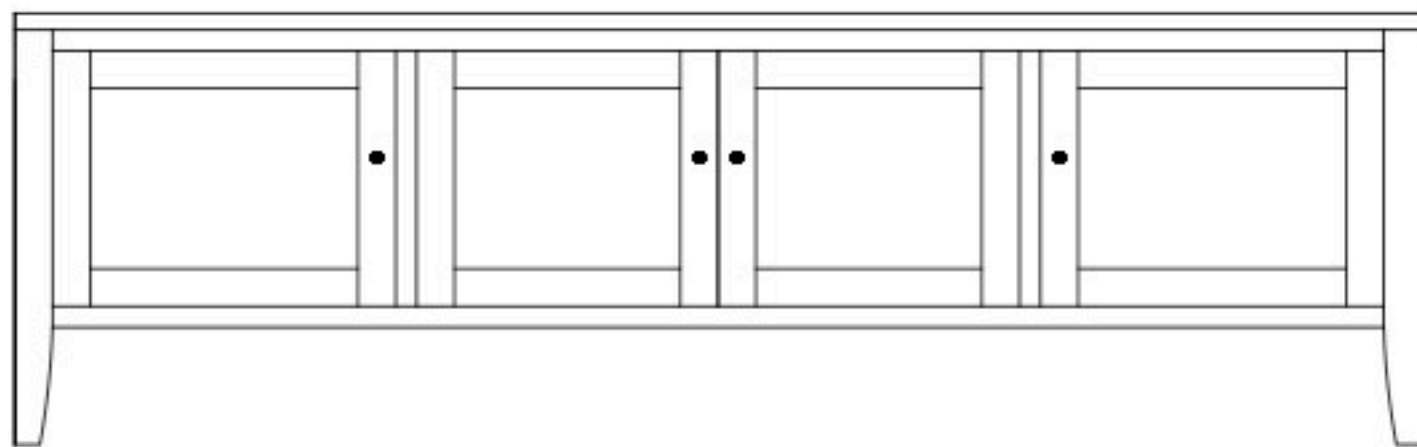

Barrington 84" Entertainment Consoles

BR-1310 Console

Shown in **QWO** with Natural & **K810-MB** Knobs

BR-1304 Console

84"w 25 $\frac{3}{4}$ "h 161/2
w/2 glass doors, 2 wood door in center,
& 3 adjustable shelves

BR-1305 Console

84"w 25 $\frac{3}{4}$ "h 161/2
w/2 glass doors, 2 adjustable shelves
& 4 drawers

BR-1306 Console

84"w 32 $\frac{3}{4}$ "h 161/2
w/2 glass doors, 2 adjustable shelves,
4 drawers & DVD area

BR-1307 Console

84"w 32 $\frac{3}{4}$ "h 161/2
w/2 wood doors, 1 adjustable shelf,
8 drawers & DVD area

BR-1308 Console

84"w 32 $\frac{3}{4}$ "h 161/2
w/2 glass doors, 2 wood doors in center,
3 adjustable shelves, & 4 drawers

BR-1309 Console

84"w 32 $\frac{3}{4}$ "h 161/2
w/2 glass doors, 2 adjustable shelves,
& 8 drawers

BR-1310 Console

84"w 32 $\frac{3}{4}$ "h 161/2
w/2 glass doors, 2 wood doors in center,
& 3 adjustable shelves