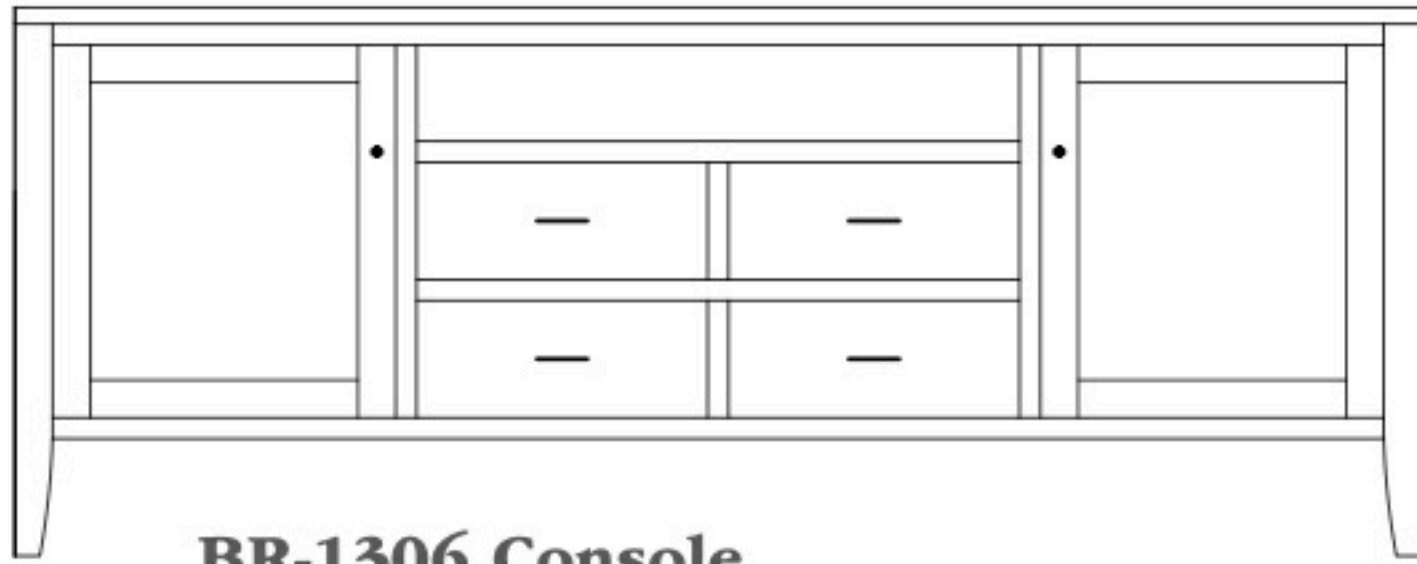

Barrington 84" Entertainment Consoles

BR-1310 Console

Shown in **QWO** with Natural & **K810-MB** Knobs

BR-1304 Console

84"w 25 $\frac{3}{4}$ "h 161/2
w/2 glass doors, 2 wood door in center,
& 3 adjustable shelves

BR-1305 Console

84"w 25 $\frac{3}{4}$ "h 161/2
w/2 glass doors, 2 adjustable shelves
& 4 drawers

BR-1306 Console

84"w 32 $\frac{3}{4}$ "h 161/2
w/2 glass doors, 2 adjustable shelves,
4 drawers & DVD area

BR-1307 Console

84"w 32 $\frac{3}{4}$ "h 161/2
w/2 wood doors, 1 adjustable shelf,
8 drawers & DVD area

BR-1308 Console

84"w 32 $\frac{3}{4}$ "h 161/2
w/2 glass doors, 2 wood doors in center,
3 adjustable shelves, & 4 drawers

BR-1309 Console

84"w 32 $\frac{3}{4}$ "h 161/2
w/2 glass doors, 2 adjustable shelves,
& 8 drawers

BR-1310 Console

84"w 32 $\frac{3}{4}$ "h 161/2
w/2 glass doors, 2 wood doors in center,
& 3 adjustable shelves