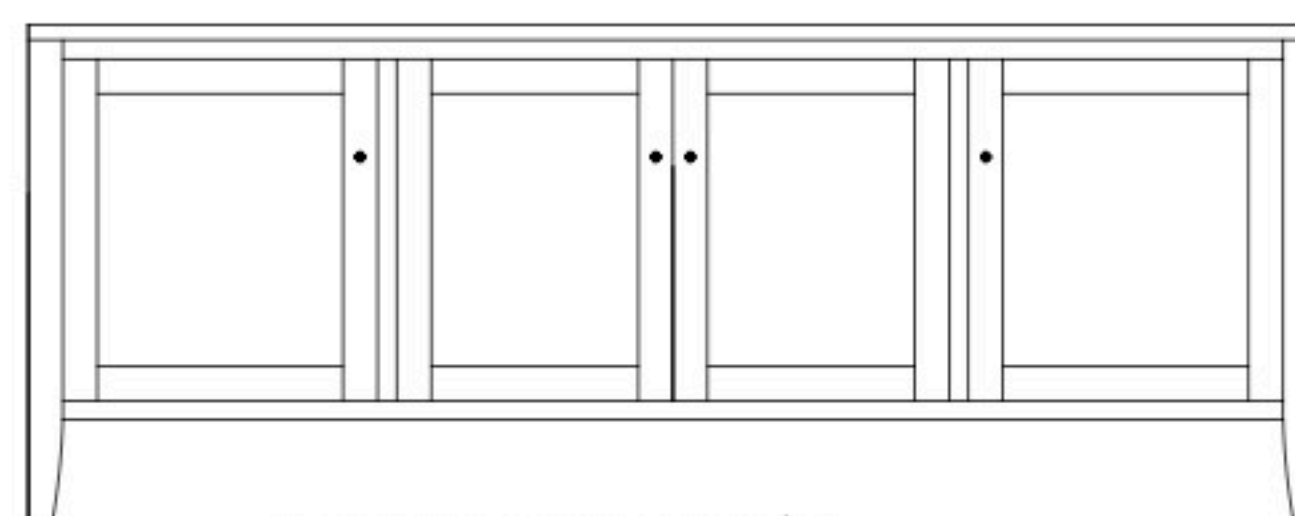

BR-1307 Console

84"w 32 $\frac{3}{4}$ "h 161/2
w/2 wood doors, 1 adjustable shelf,
8 drawers & DVD area

BR-1308 Console

84"w 32 $\frac{3}{4}$ "h 161/2
w/2 glass doors, 2 wood doors in center,
3 adjustable shelves, & 4 drawers

BR-1309 Console

84"w 32 $\frac{3}{4}$ "h 161/2
w/2 glass doors, 2 adjustable shelves,
& 8 drawers

BR-1310 Console

84"w 32 $\frac{3}{4}$ "h 161/2
w/2 glass doors, 2 wood doors in center,
& 3 adjustable shelves