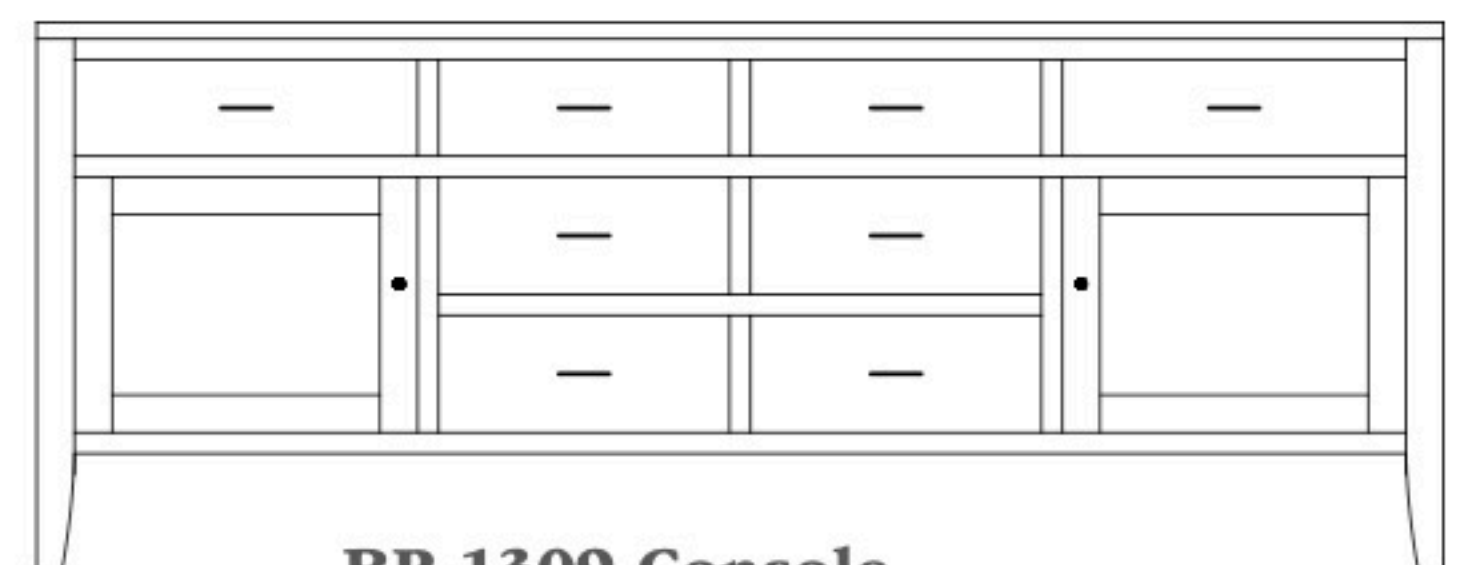

Barrington 84" Entertainment Consoles

BR-1310 Console

Shown in **QWO** with Natural & **K810-MB** Knobs

BR-1304 Console

84"w 25 $\frac{3}{4}$ "h 161/2
w/2 glass doors, 2 wood door in center,
& 3 adjustable shelves

BR-1305 Console

84"w 25 $\frac{3}{4}$ "h 161/2
w/2 glass doors, 2 adjustable shelves
& 4 drawers

BR-1306 Console

84"w 32 $\frac{3}{4}$ "h 161/2
w/2 glass doors, 2 adjustable shelves,
4 drawers & DVD area

BR-1307 Console

84"w 32 $\frac{3}{4}$ "h 161/2
w/2 wood doors, 1 adjustable shelf,
8 drawers & DVD area

BR-1308 Console

84"w 32 $\frac{3}{4}$ "h 161/2
w/2 glass doors, 2 wood doors in center,
3 adjustable shelves, & 4 drawers