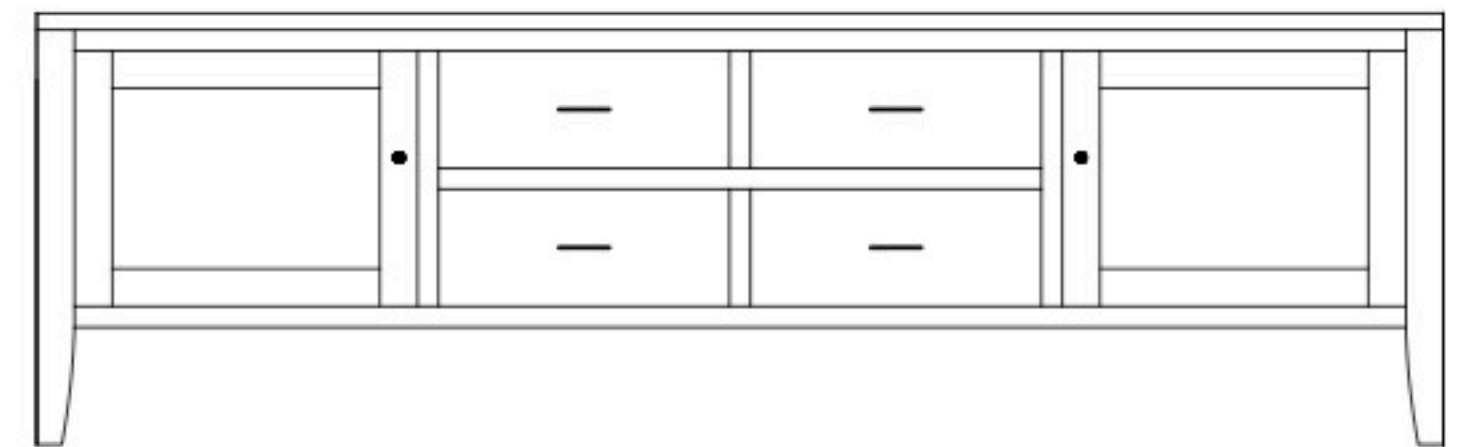

Barrington 84" Entertainment Consoles

BR-1310 Console

Shown in **QWO** with Natural & **K810-MB** Knobs

BR-1304 Console

84"w 25 $\frac{3}{4}$ "h 161/2
w/2 glass doors, 2 wood door in center,
& 3 adjustable shelves

BR-1305 Console

84"w 25 $\frac{3}{4}$ "h 161/2
w/2 glass doors, 2 adjustable shelves
& 4 drawers

BR-1306 Console

84"w 32 $\frac{3}{4}$ "h 161/2
w/2 glass doors, 2 adjustable shelves,
4 drawers & DVD area

BR-1307 Console

84"w 32 $\frac{3}{4}$ "h 161/2
w/2 wood doors, 1 adjustable shelf,
8 drawers & DVD area

BR-1308 Console

84"w 32 $\frac{3}{4}$ "h 161/2
w/2 glass doors, 2 wood doors in center,
3 adjustable shelves, & 4 drawers

BR-1309 Console

84"w 32 $\frac{3}{4}$ "h 161/2
w/2 glass doors, 2 adjustable shelves,
& 8 drawers

BR-1310 Console

84"w 32 $\frac{3}{4}$ "h 161/2
w/2 glass doors, 2 wood doors in center,
& 3 adjustable shelves