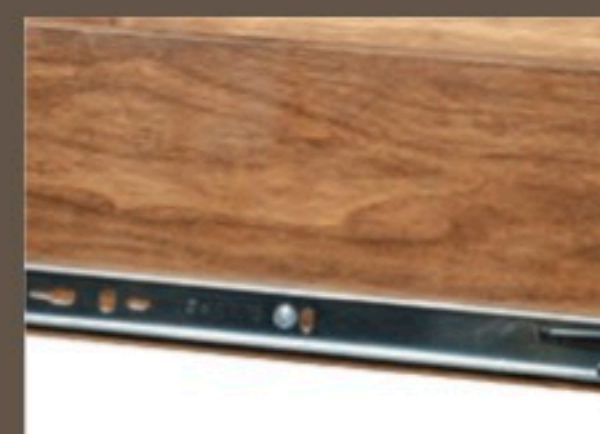

Hutton

Living Room Collection

Standard Features:

4424-ORB Pulls on Drawers, 4425-ORB knobs on Doors

Stained poplar drawer boxes

Standard with full ext. side-mount drawer slides