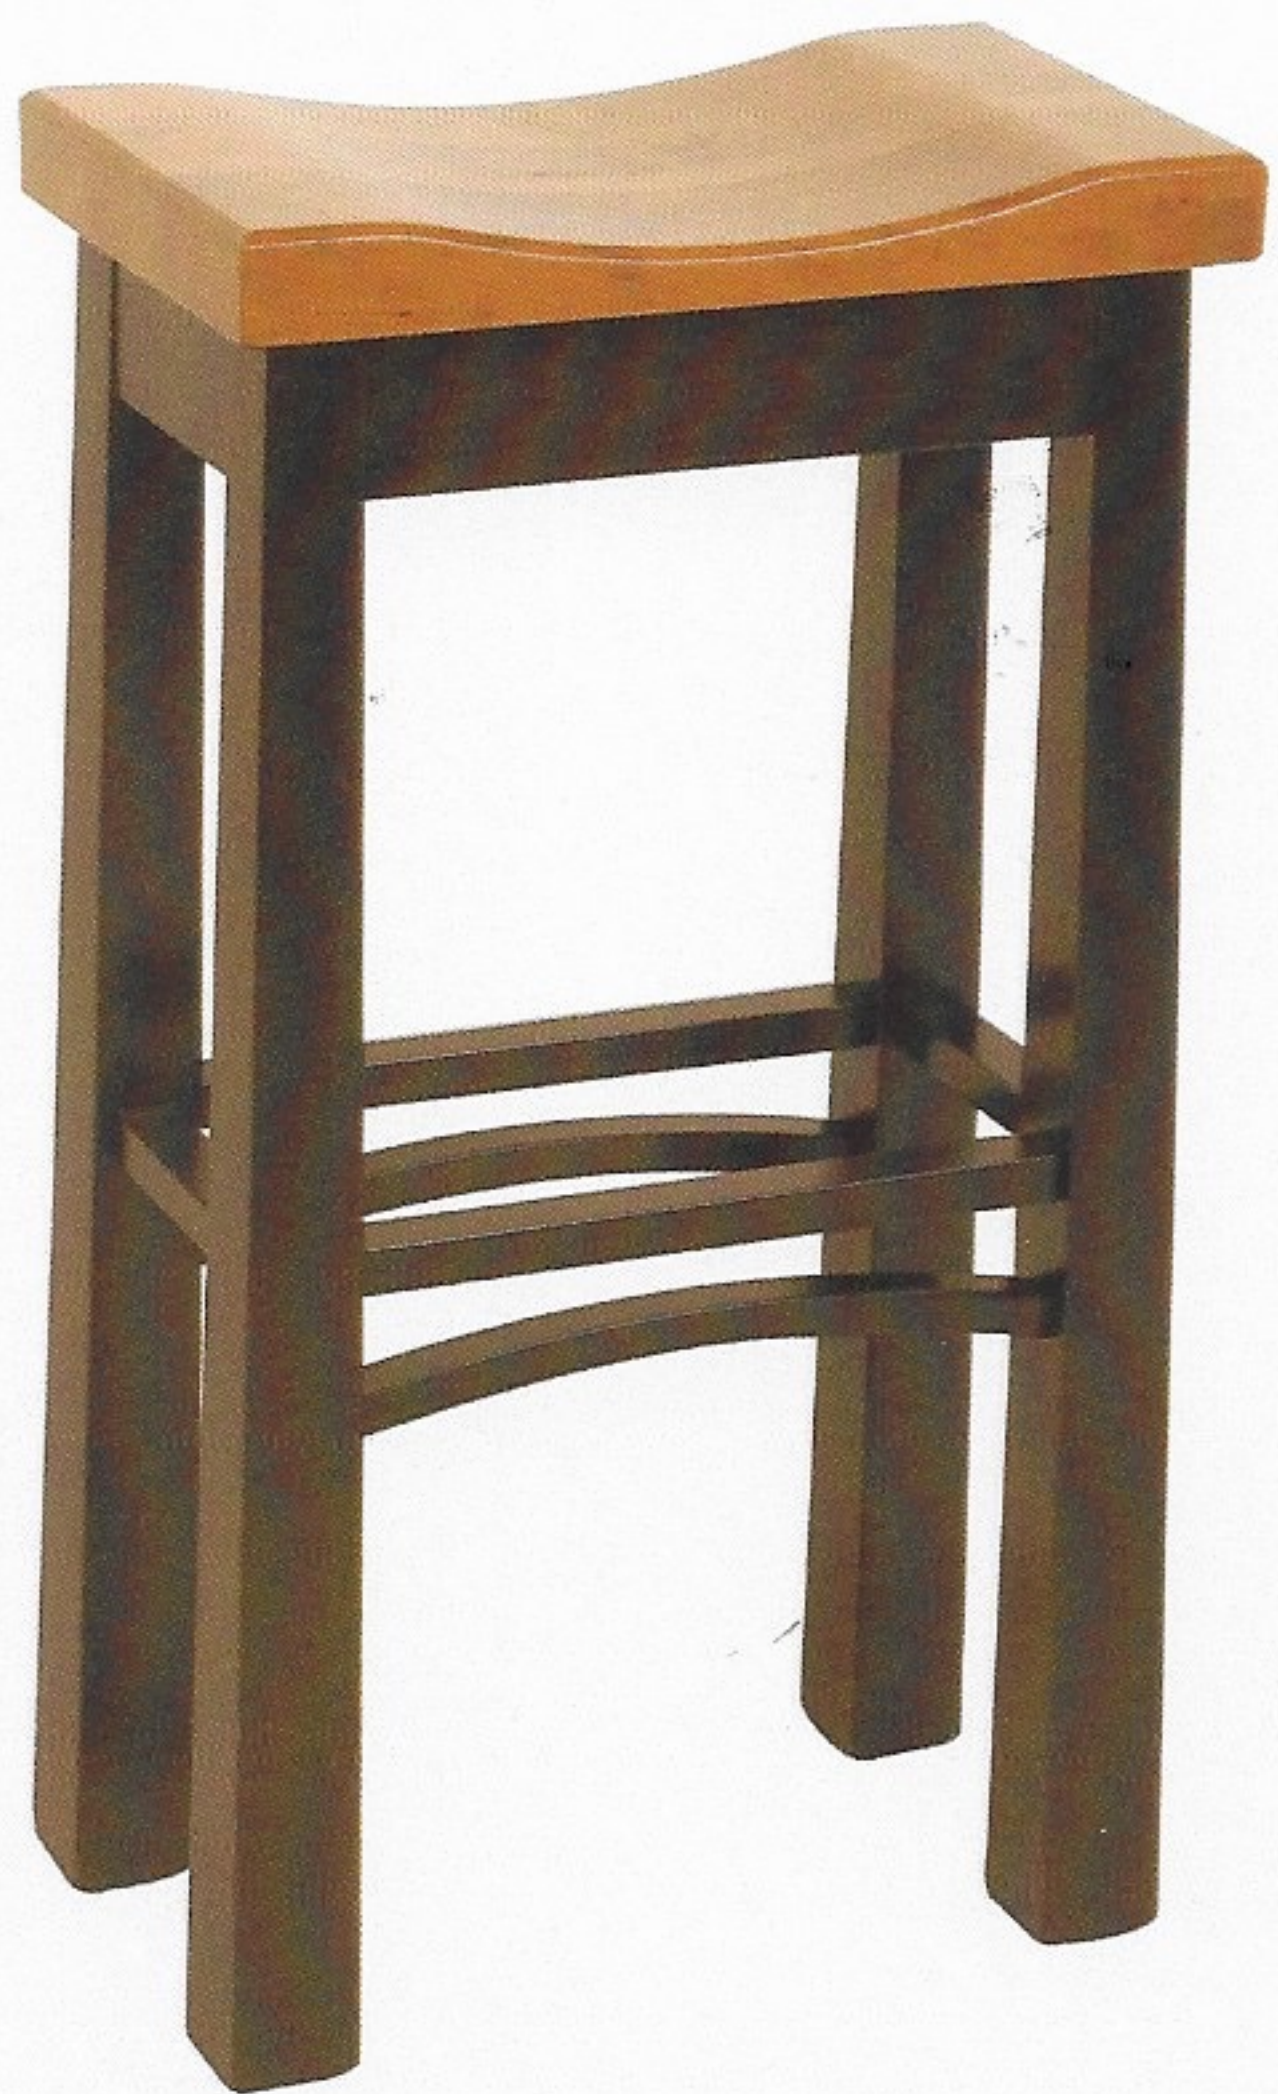

24" BARSTOOL 17" W X 12" D X 24" H

30" BARSTOOL 17" W X 12" D X 30" H

## MADISON SADDLE COLLECTION

---