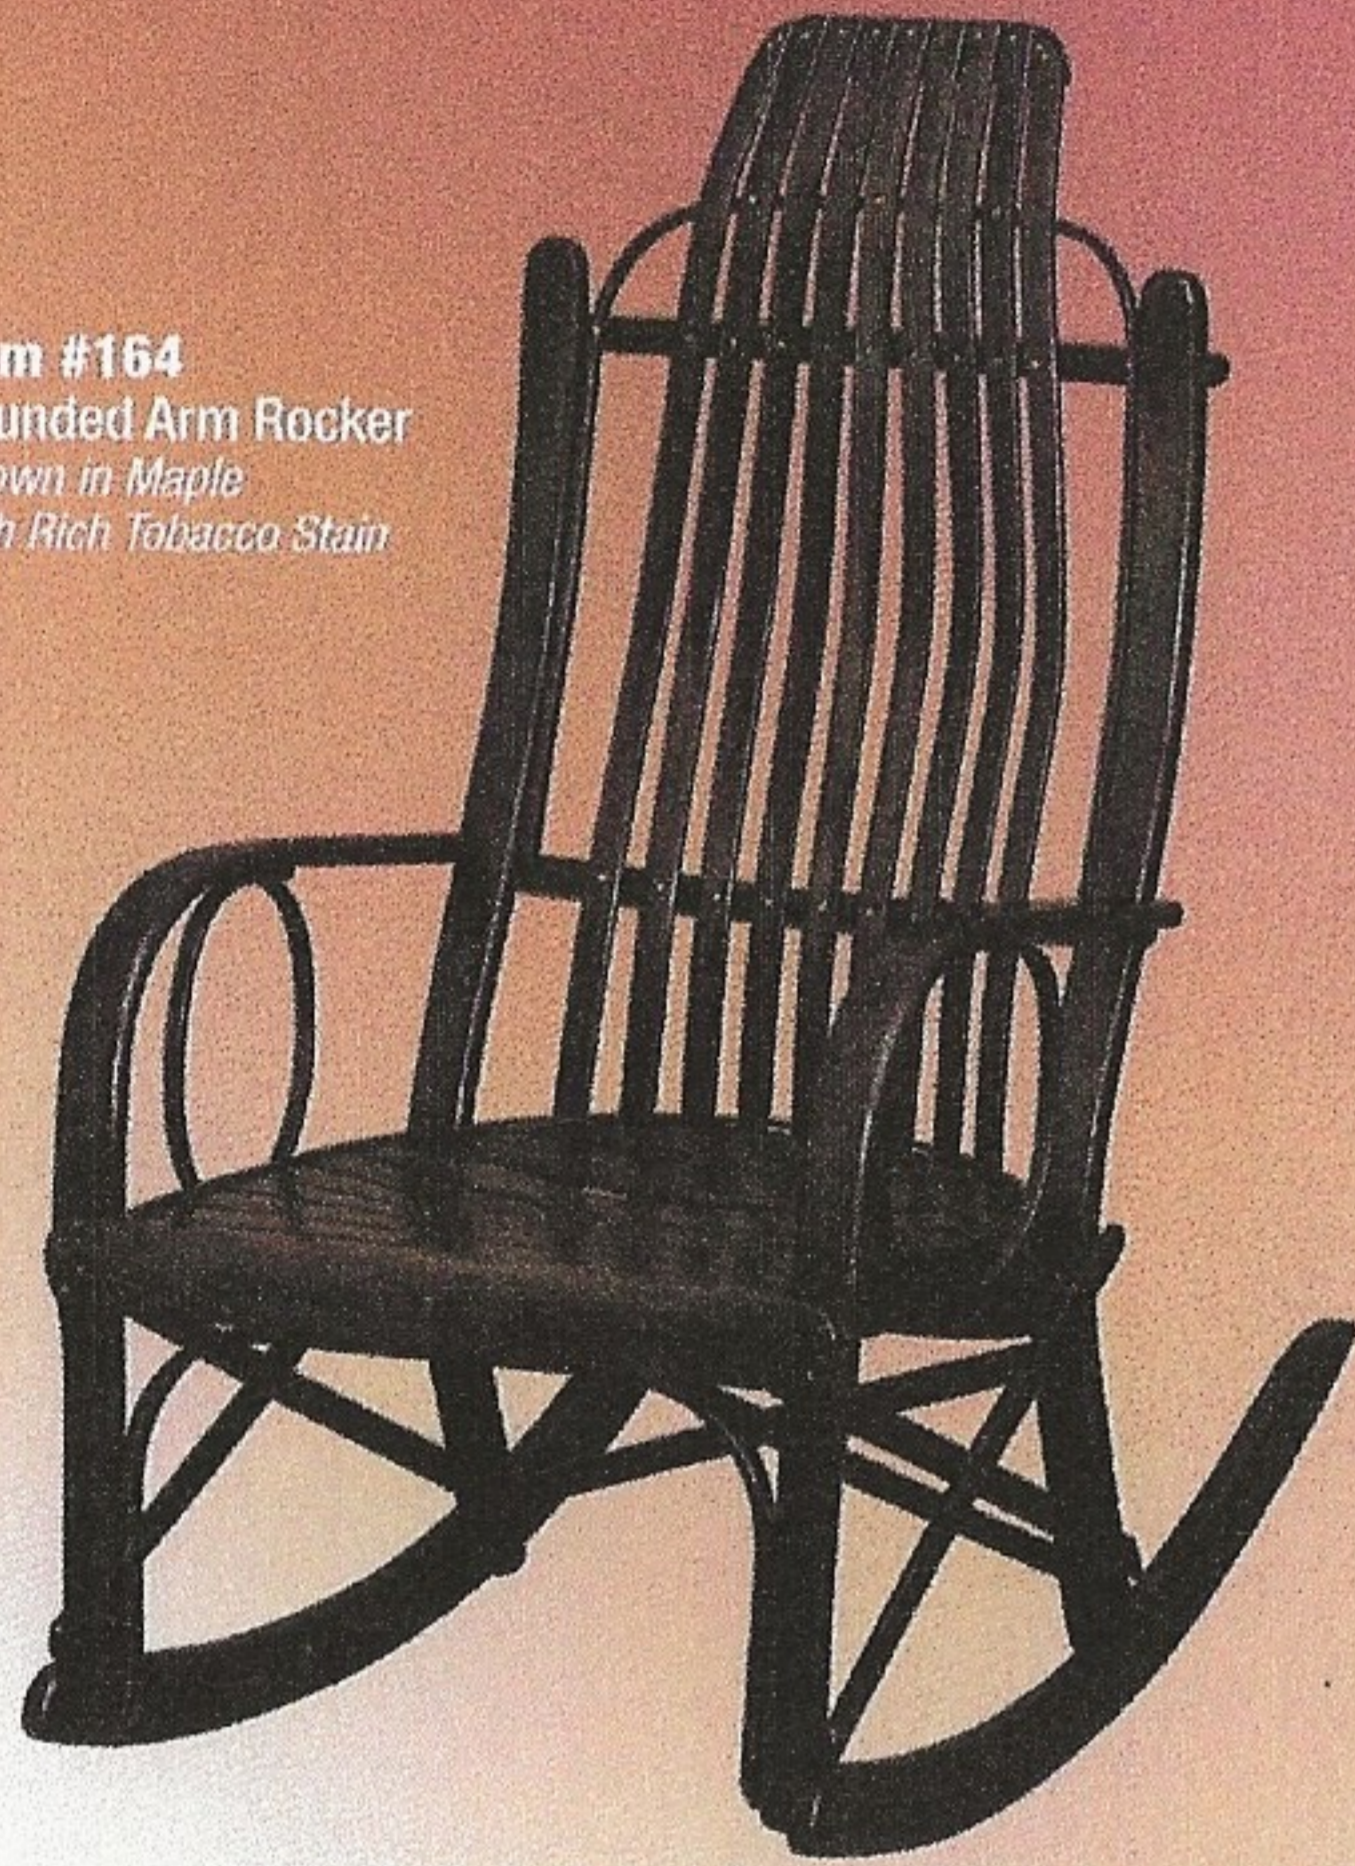

ROUNDED ARM ROCKERS

Item #164
Rounded Arm Rocker
Shown in Maple
with Rich Tobacco Stain

Item #184
Rounded Arm
Rocker
Shown in
Natural Cherry

Item #194
Rounded Arm
Rocker
Shown in Oak
with Provincial
Stain

GLIDERS

Item #196
Rounded Arm Glider
Shown in Natural Oak

Item #297
Flat Arm Glider with
Open Base
Shown in Natural Oak

Item #197
Flat Arm Glider
Shown in Oak with
Provincial Stain

Item #195R
Rough Cut Oak Rocker
Antique Slate Stain

Seat dimensions on all gliders and rockers: 20 1/2" W x 18 5/8" D x 17 1/4" H

New Style
ROUGH CUT

Item #195R
Shown with Roan Seat Pad
and Light Apache Back Pad

Item #297R
Rough Cut Open
Base Glider
Dark Walnut Stain