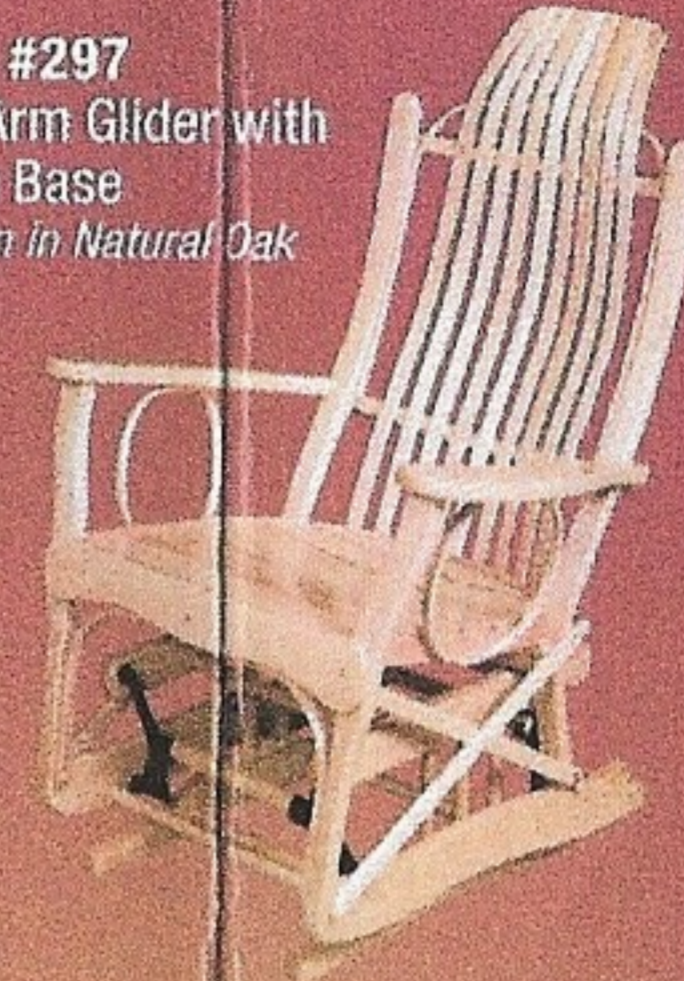

ROUNDED ARM ROCKERS

Item #164
Rounded Arm Rocker
Shown in Maple
with Rich Tobacco Stain

Item #184
Rounded Arm
Rocker
Shown in
Natural Cherry

Item #194
Rounded Arm
Rocker
Shown in Oak
with Provincial
Stain

GLIDERS

Item #196
Rounded Arm Glider
Shown in Natural Oak

Item #297
Flat Arm Glider with
Open Base
Shown in Natural Oak

Item #197
Flat Arm Glider
Shown in Oak with
Provincial Stain

Item #195R
Rough Cut Oak Rocker
Antique Slate Stain

We offer a selection of rockers, gliders and swivel gliders in oak, cherry, and brown maple along with other accessory items. The wood is steamed and bent to conform to the body, and offers relaxation without cushions, however, we do have seat and back pads available upon request. The conversion varnish finish and lifetime warranty bearings will provide you with many years of satisfaction and enjoyment.

Seat dimensions on all gliders and rockers: 20 1/2" W x 18 5/8" D x 17 1/4" H

New Style
ROUGH CUT

Item #195R
Shown with Roan Seat Pad
and Light Apache Back Pad

Item #297R
Rough Cut Open
Base Glider
Dark Walnut Stain