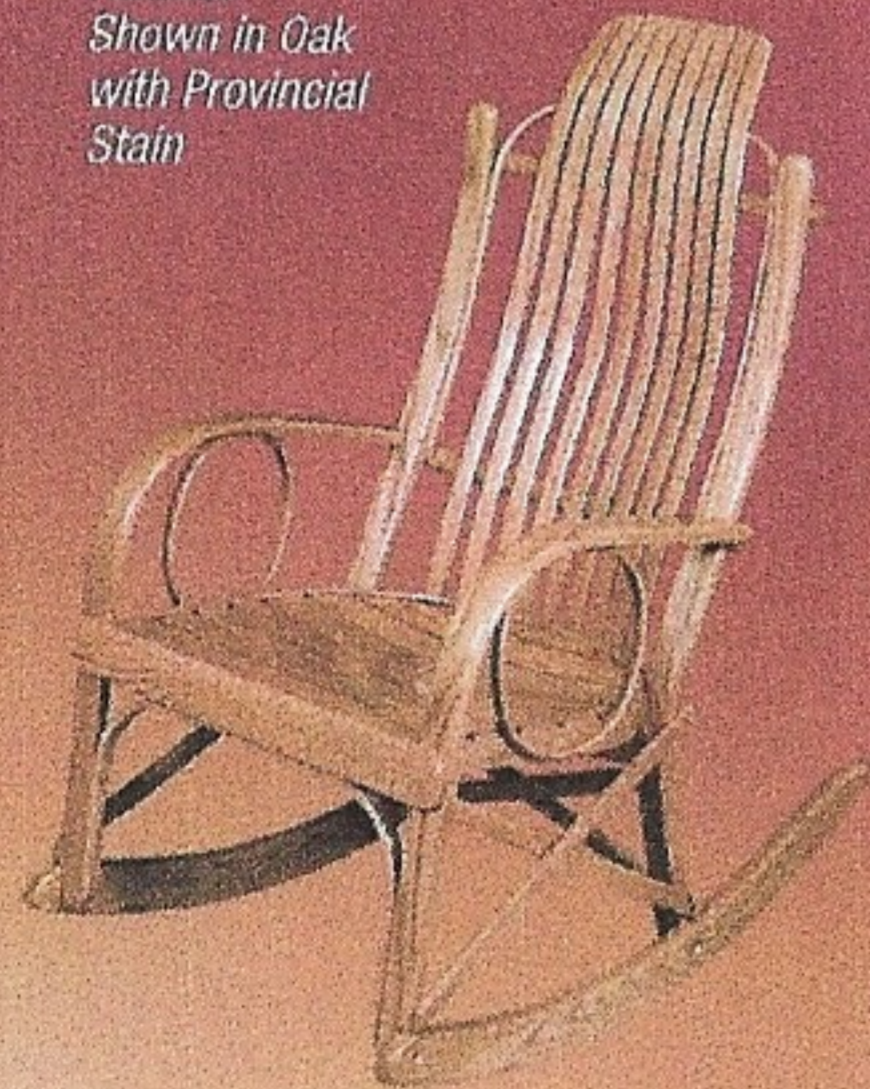

ROUNDED ARM ROCKERS

Item #164
Rounded Arm Rocker
Shown in Maple
with Rich Tobacco Stain

Item #184
Rounded Arm
Rocker
Shown in
Natural Cherry

Item #194
Rounded Arm
Rocker
Shown in Oak
with Provincial
Stain

GLIDERS

Item #196
Rounded Arm Glider
Shown in Natural Oak

Item #297
Flat Arm Glider with
Open Base
Shown in Natural Oak

Item #197
Flat Arm Glider
Shown in Oak with
Provincial Stain

Item #195R
Rough Cut Oak Rocker
Antique Slate Stain

We offer a selection of rockers, gliders and swivel gliders in oak, cherry, and brown maple along with other accessory items. The wood is steamed and bent to conform to the body, and offers relaxation without cushions, however, we do have seat and back pads available upon request. The conversion varnish finish and lifetime warranty bearings will provide you with many years of satisfaction and enjoyment.