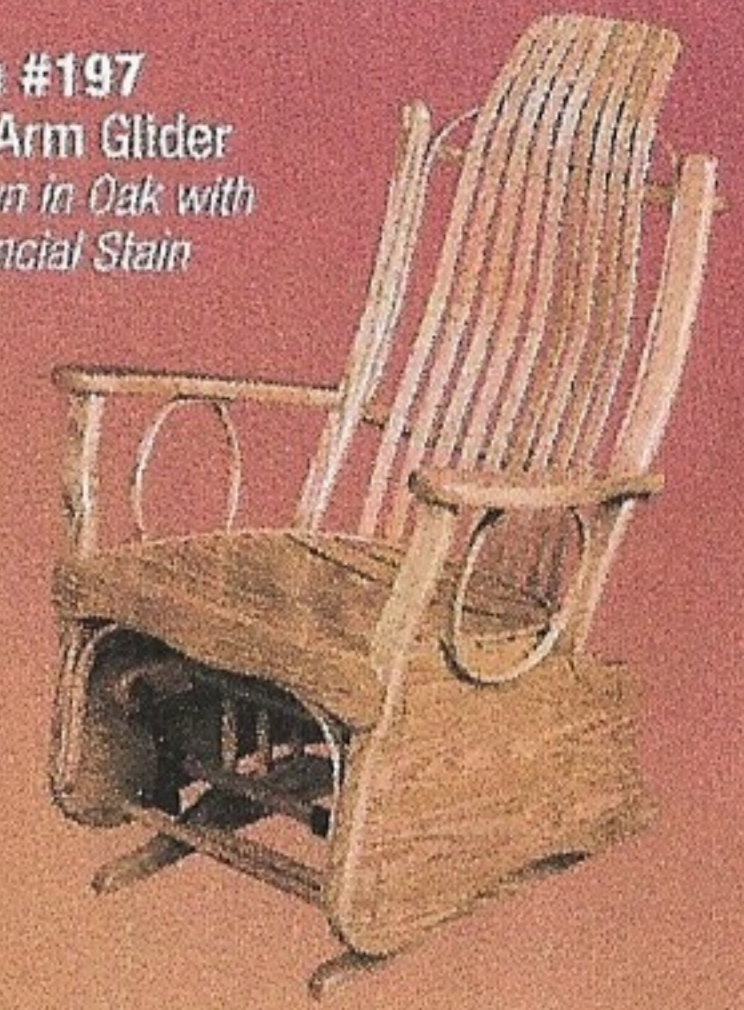

GLIDERS

Item #196
Rounded Arm Glider
Shown in Natural Oak

Item #297
Flat Arm Glider with
Open Base
Shown in Natural Oak

Item #197
Flat Arm Glider
Shown in Oak with
Provincial Stain

Item #195R
Rough Cut Oak Rocker
Antique Slate Stain

We offer a selection of rockers, gliders and swivel gliders in oak, cherry, and brown maple along with other accessory items. The wood is steamed and bent to conform to the body, and offers relaxation without cushions, however, we do have seat and back pads available upon request. The conversion varnish finish and lifetime warranty bearings will provide you with many years of satisfaction and enjoyment.