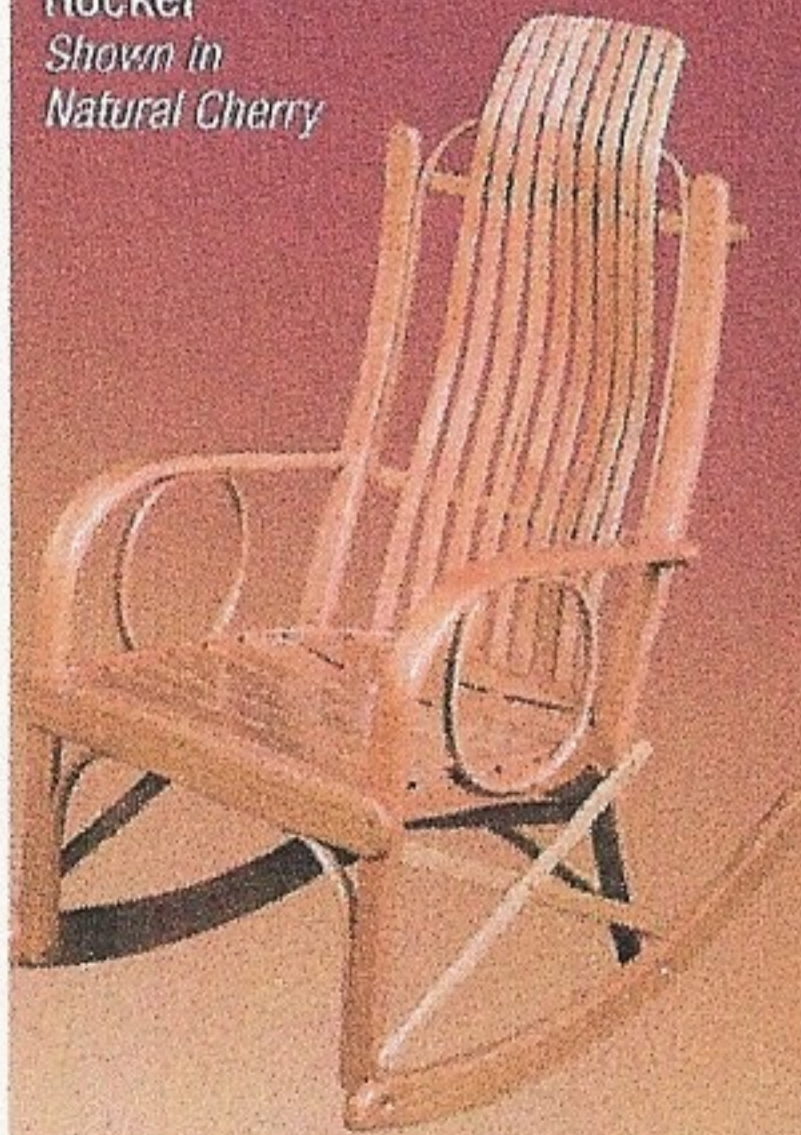

ROUNDED ARM ROCKERS

Item #164
Rounded Arm Rocker
Shown in Maple
with Rich Tobacco Stain

Item #184
Rounded Arm
Rocker
Shown in
Natural Cherry

Item #194
Rounded Arm
Rocker
Shown in Oak
with Provincial
Stain

GLIDERS

Item #196
Rounded Arm Glider
Shown in Natural Oak

Item #297
Flat Arm Glider with
Open Base
Shown in Natural Oak

Item #197
Flat Arm Glider
Shown in Oak with
Provincial Stain

Item #195R
Rough Cut Oak Rocker
Antique Slate Stain

We offer a selection of rockers, gliders and swivel gliders in oak, cherry, and brown maple along with other accessory items. The wood is steamed and bent to conform to the body, and offers relaxation without cushions, however, we do have seat and back pads available upon request. The conversion varnish finish and lifetime warranty bearings will provide you with many years of satisfaction and enjoyment.

Seat dimensions on all gliders and rockers: 20 1/2" W x 18 5/8" D x 17 1/4" H

New Style
ROUGH CUT

Item #195R
Shown with Roan Seat Pad
and Light Apache Back Pad

Item #297R
Rough Cut Open
Base Glider
Dark Walnut Stain