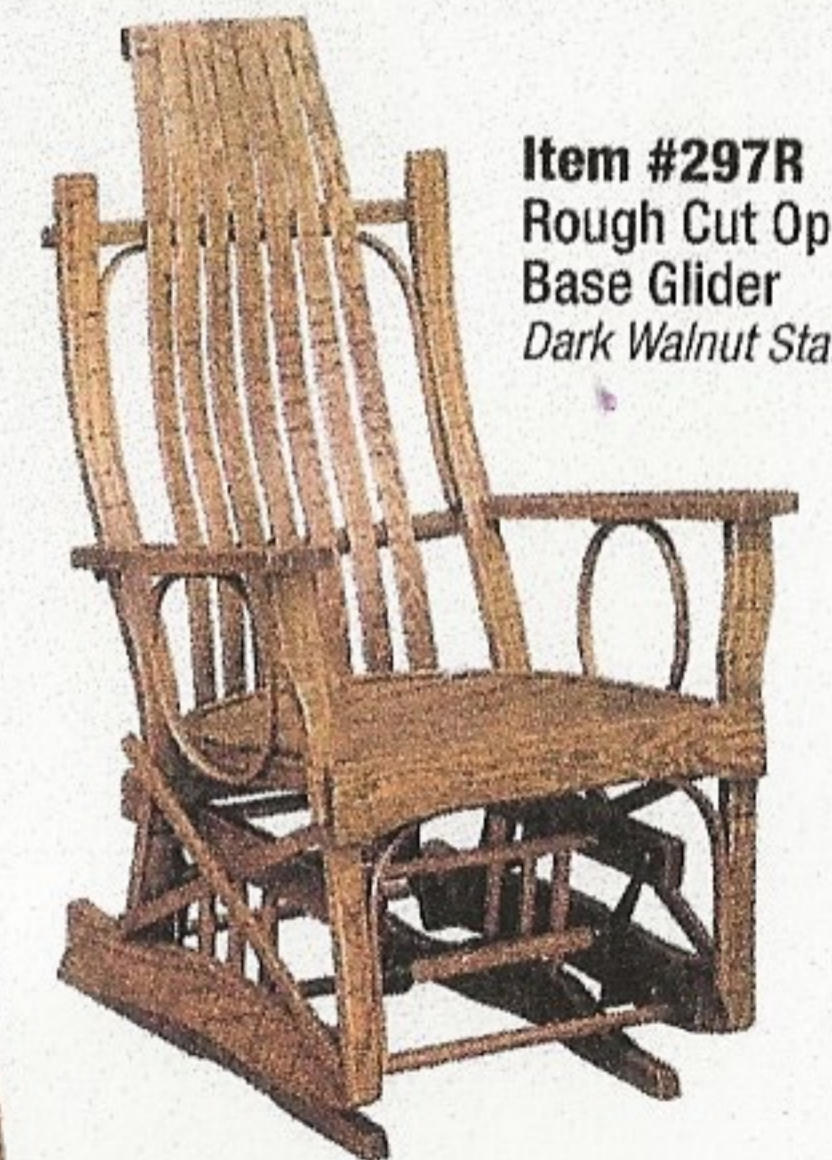

Item #297R
Rough Cut Open
Base Glider
Dark Walnut Stain