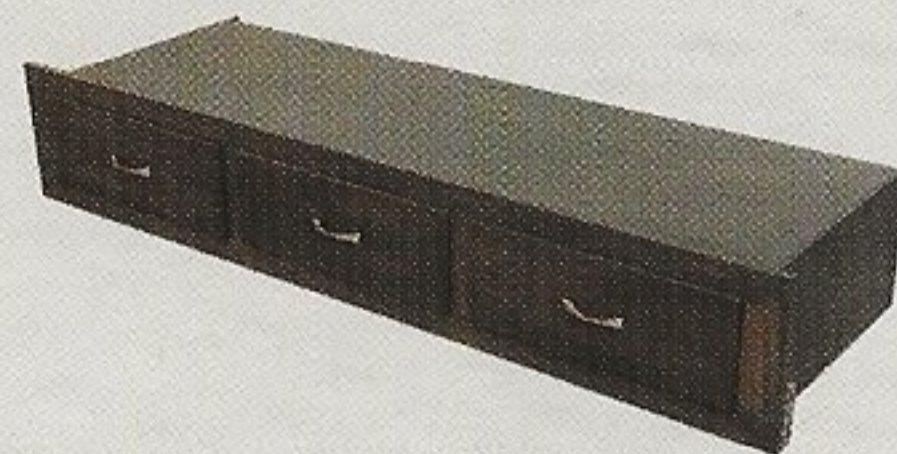

**#601 • Crib**  
58½"w x 31¼"d x 46¼"h

**#102 • Toddler Bed / Day Bed Conversion Kit**

Includes day bed frame, toddler bed rail, and hardware to easily convert crib into a toddler bed or day bed.

**#103 • Full Sized Bed Conversion Kit**  
Includes bed rails, slats, and hardware to easily convert crib into a full sized bed.

**#103SR • Full Sized Bed Conversion Kit with Storage Rails**  
Includes: (2) 3 drawer storage rails & hardware to convert crib into a full size bed. See page 16 for details.

**#103SR • Full Sized Bed Conversion Kit with Storage Rails**  
Includes: (2) 3 drawer storage rails & hardware to convert crib into a full size bed. See page 16 for details.