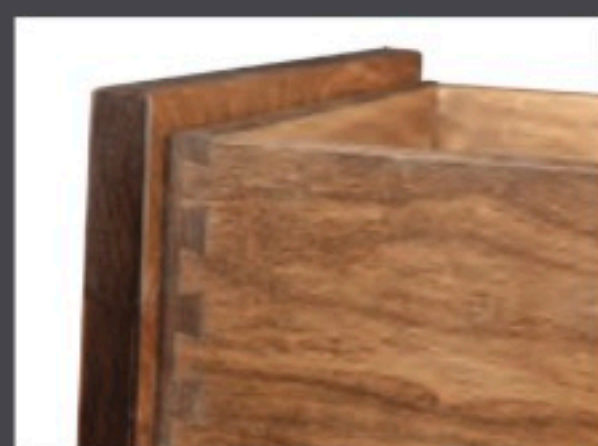

## *Standard Features:*

K272-SN Pulls on Drawers,  
K800-SN Knobs on Doors

Stained poplar  
drawer boxes

Standard with full ext.  
side-mount drawer  
slides