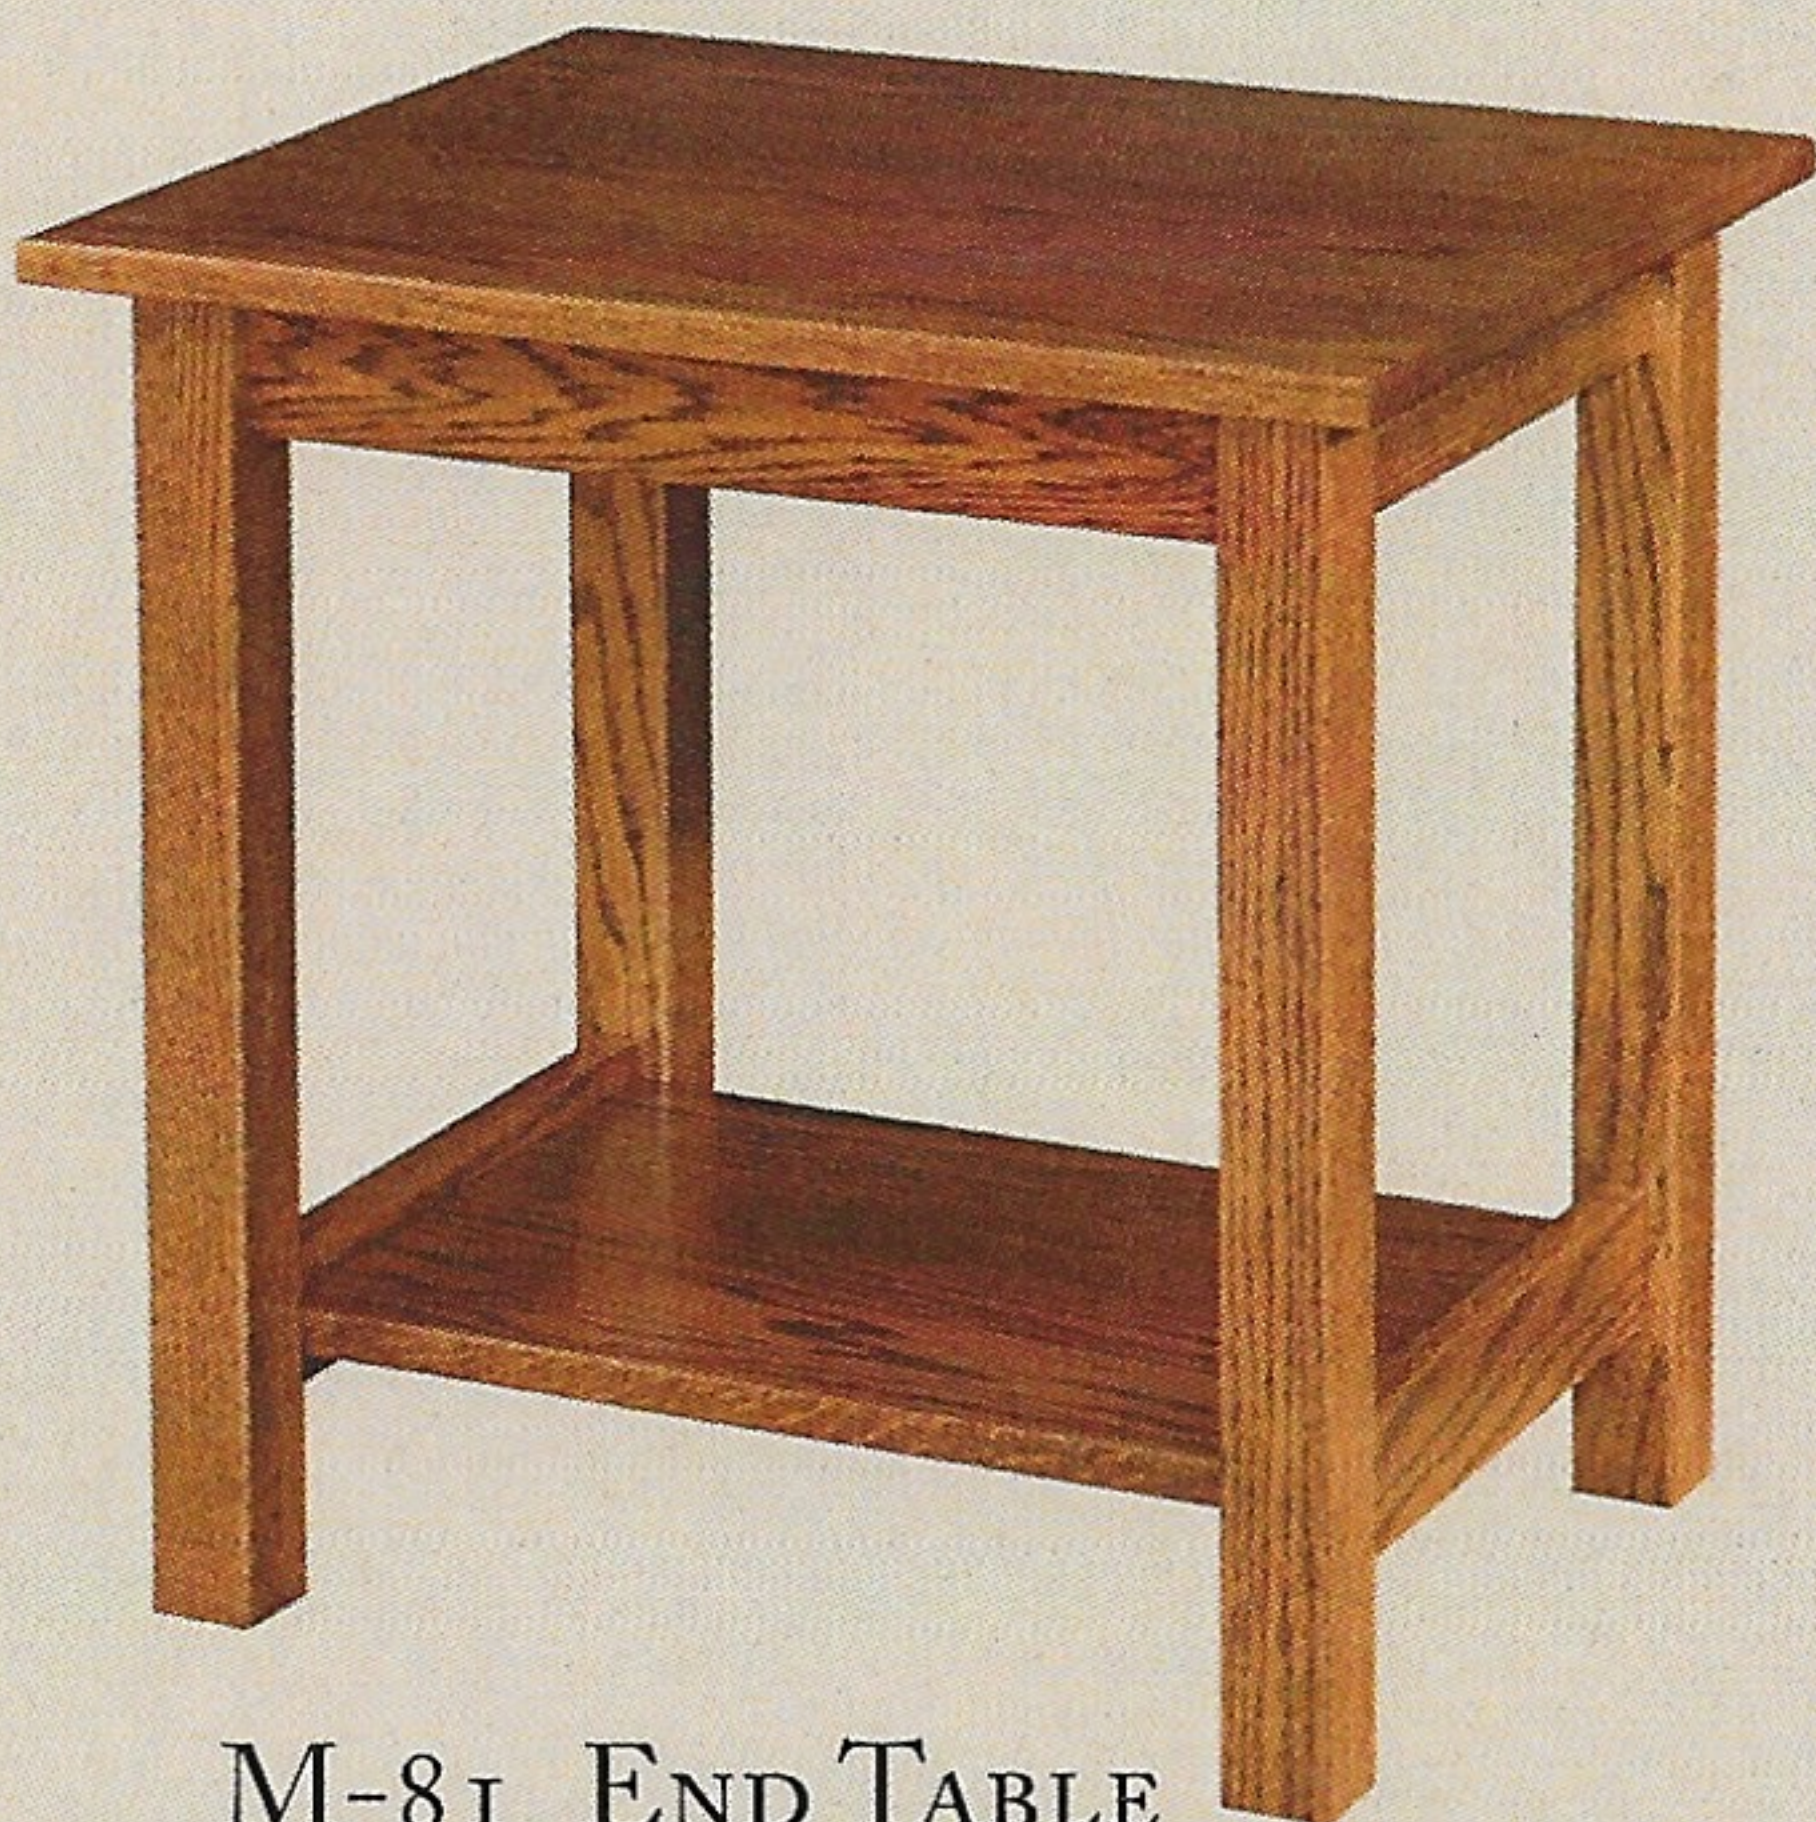

M-80 COFFEE TABLE
20" x 40" x 18"

M-81 END TABLE
18" x 22" x 23"

M-81 END TABLE
WITHOUT SLATS
18" x 22" x 23"

M-80 COFFEE TABLE
WITHOUT SLATS
24" x 40" x 18"

M-121 MISSION COFFEE TABLE
24" x 40" x 18"

M-120 END TABLE
18" x 26" x 23"