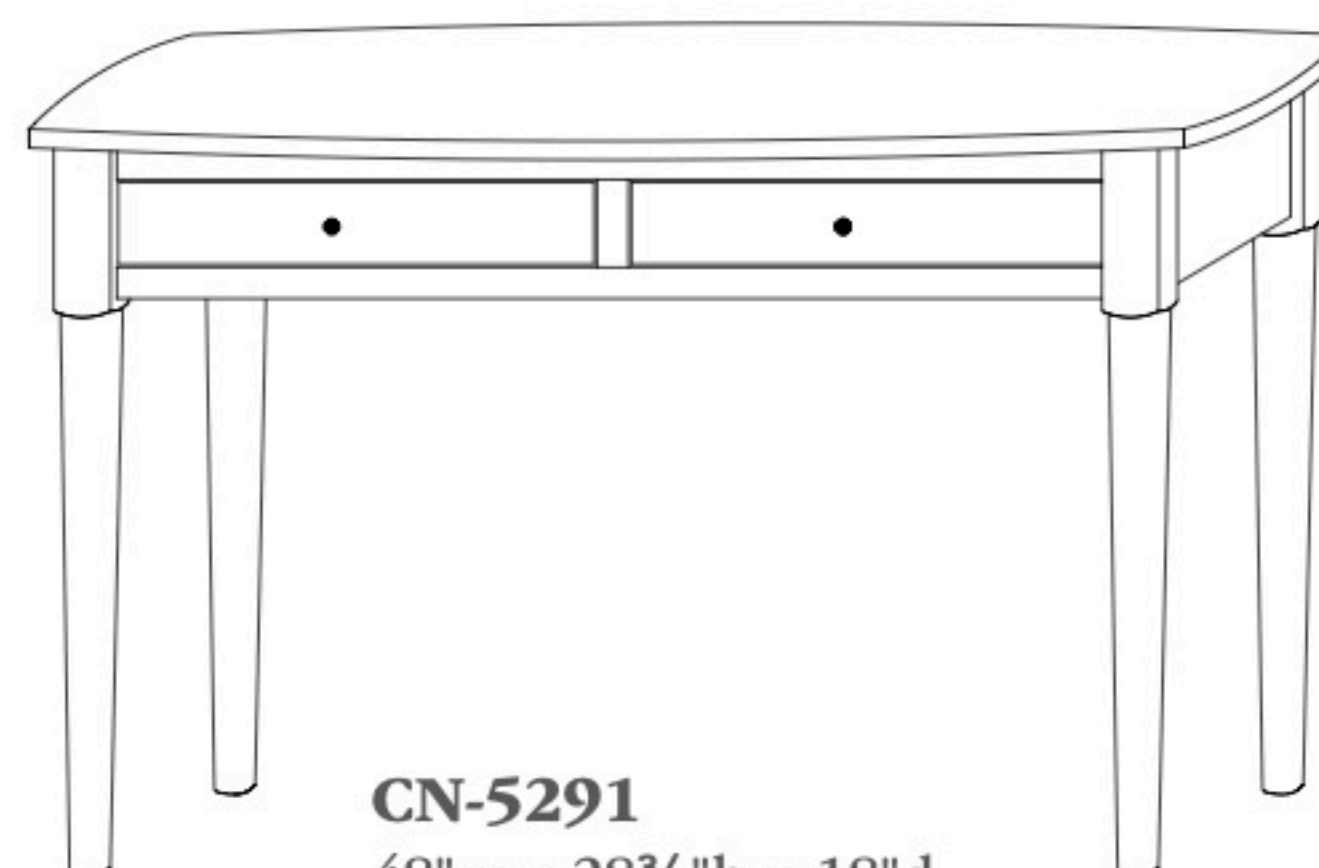

Camden Occasional Tables

CN-5290 Coffee Table

Shown in **Rustic Cherry** with **OCS-104 Seely** & **K800-SN** Knobs

CN-5275

17 $\frac{1}{4}$ "w x 23 $\frac{3}{4}$ "h x 17"d
Round Table

CN-5290

44"w x 18 $\frac{3}{4}$ "h x 26"d
Coffee Table w/2 drawers

CN-5292

50"w x 18 $\frac{3}{4}$ "h x 26"d
Coffee Table w/2 drawers

CN-5291

48"w x 28 $\frac{3}{4}$ "h x 18"d
Sofa Table w/2 drawers

CN-5293

23 $\frac{1}{4}$ "w x 23 $\frac{3}{4}$ "h x 28"d
End Table w/1 drawer

CN-5294

16"w x 23 $\frac{3}{4}$ "h x 28"d
Chair Table w/1 drawer