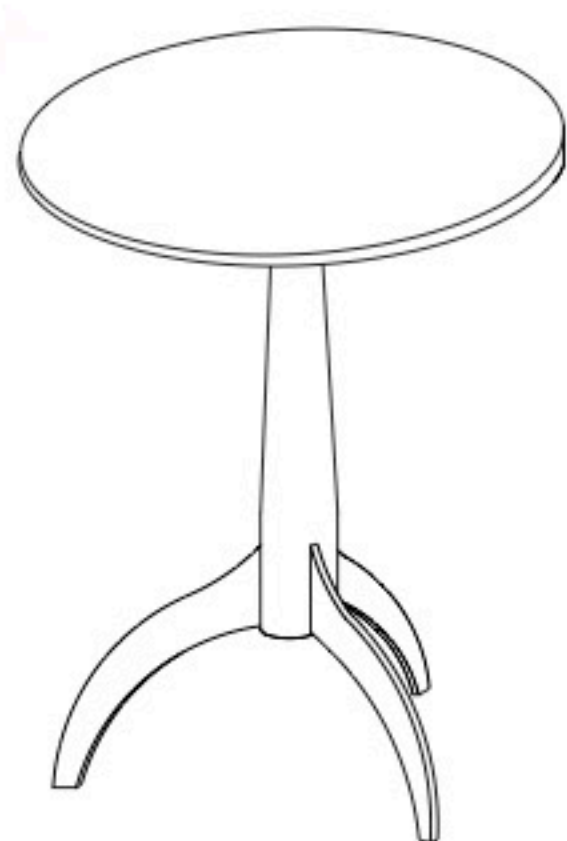

Camden Occasional Tables

CN-5290 Coffee Table

Shown in **Rustic Cherry** with **OCS-104 Seely** & **K800-SN** Knobs

CN-5275

17 $\frac{1}{4}$ "w x 23 $\frac{3}{4}$ "h x 17"d
Round Table

CN-5290

44"w x 18 $\frac{3}{4}$ "h x 26"d
Coffee Table w/2 drawers

CN-5292

50"w x 18 $\frac{3}{4}$ "h x 26"d
Coffee Table w/2 drawers

CN-5291

48"w x 28 $\frac{3}{4}$ "h x 18"d
Sofa Table w/2 drawers

CN-5293

23 $\frac{1}{4}$ "w x 23 $\frac{3}{4}$ "h x 28"d
End Table w/1 drawer

CN-5294

16"w x 23 $\frac{3}{4}$ "h x 28"d
Chair Table w/1 drawer