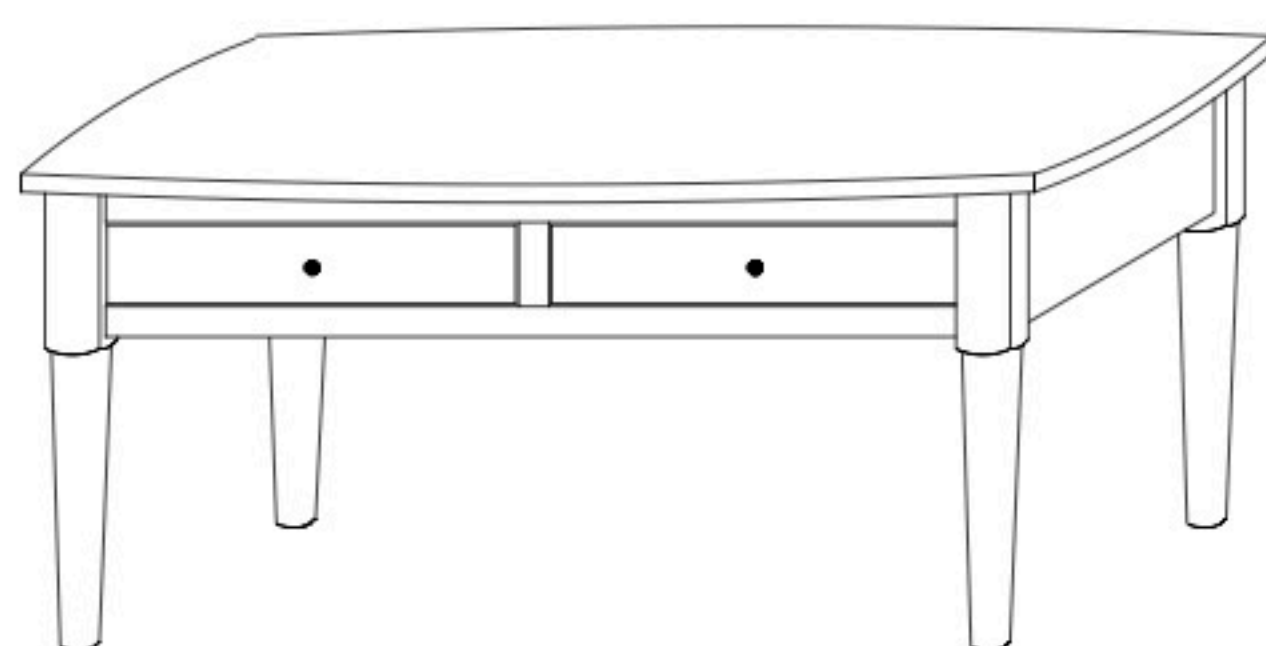

Camden Occasional Tables

CN-5290 Coffee Table

Shown in **Rustic Cherry** with **OCS-104 Seely** & **K800-SN** Knobs

CN-5275

17 $\frac{1}{4}$ "w x 23 $\frac{3}{4}$ "h x 17"d
Round Table

CN-5290

44"w x 18 $\frac{3}{4}$ "h x 26"d
Coffee Table w/2 drawers

CN-5292

50"w x 18 $\frac{3}{4}$ "h x 26"d
Coffee Table w/2 drawers

CN-5291

48"w x 28 $\frac{3}{4}$ "h x 18"d
Sofa Table w/2 drawers

CN-5293

23 $\frac{1}{4}$ "w x 23 $\frac{3}{4}$ "h x 28"d
End Table w/1 drawer

CN-5294

16"w x 23 $\frac{3}{4}$ "h x 28"d
Chair Table w/1 drawer