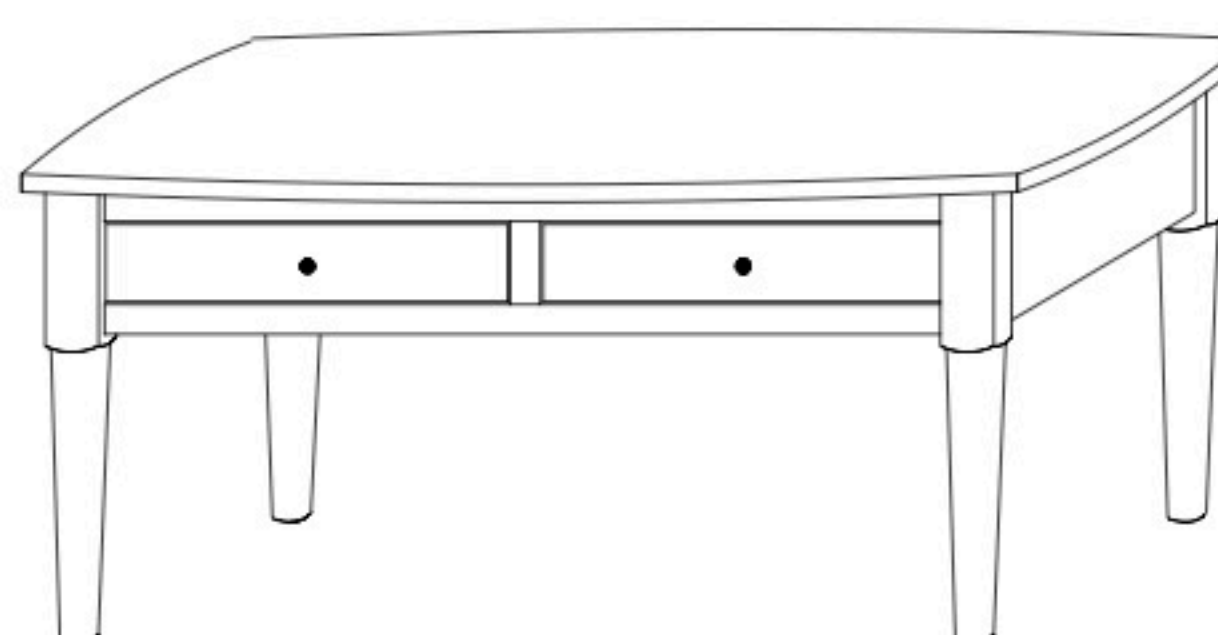

Camden Occasional Tables

CN-5290 Coffee Table

Shown in **Rustic Cherry** with **OCS-104 Seely** & **K800-SN** Knobs

CN-5275

17 $\frac{1}{4}$ "w x 23 $\frac{3}{4}$ "h x 17"d
Round Table

CN-5290

44"w x 18 $\frac{3}{4}$ "h x 26"d
Coffee Table w/2 drawers

CN-5292

50"w x 18 $\frac{3}{4}$ "h x 26"d
Coffee Table w/2 drawers

CN-5291

48"w x 28 $\frac{3}{4}$ "h x 18"d
Sofa Table w/2 drawers

CN-5293

23 $\frac{1}{4}$ "w x 23 $\frac{3}{4}$ "h x 28"d
End Table w/1 drawer

CN-5294

16"w x 23 $\frac{3}{4}$ "h x 28"d
Chair Table w/1 drawer