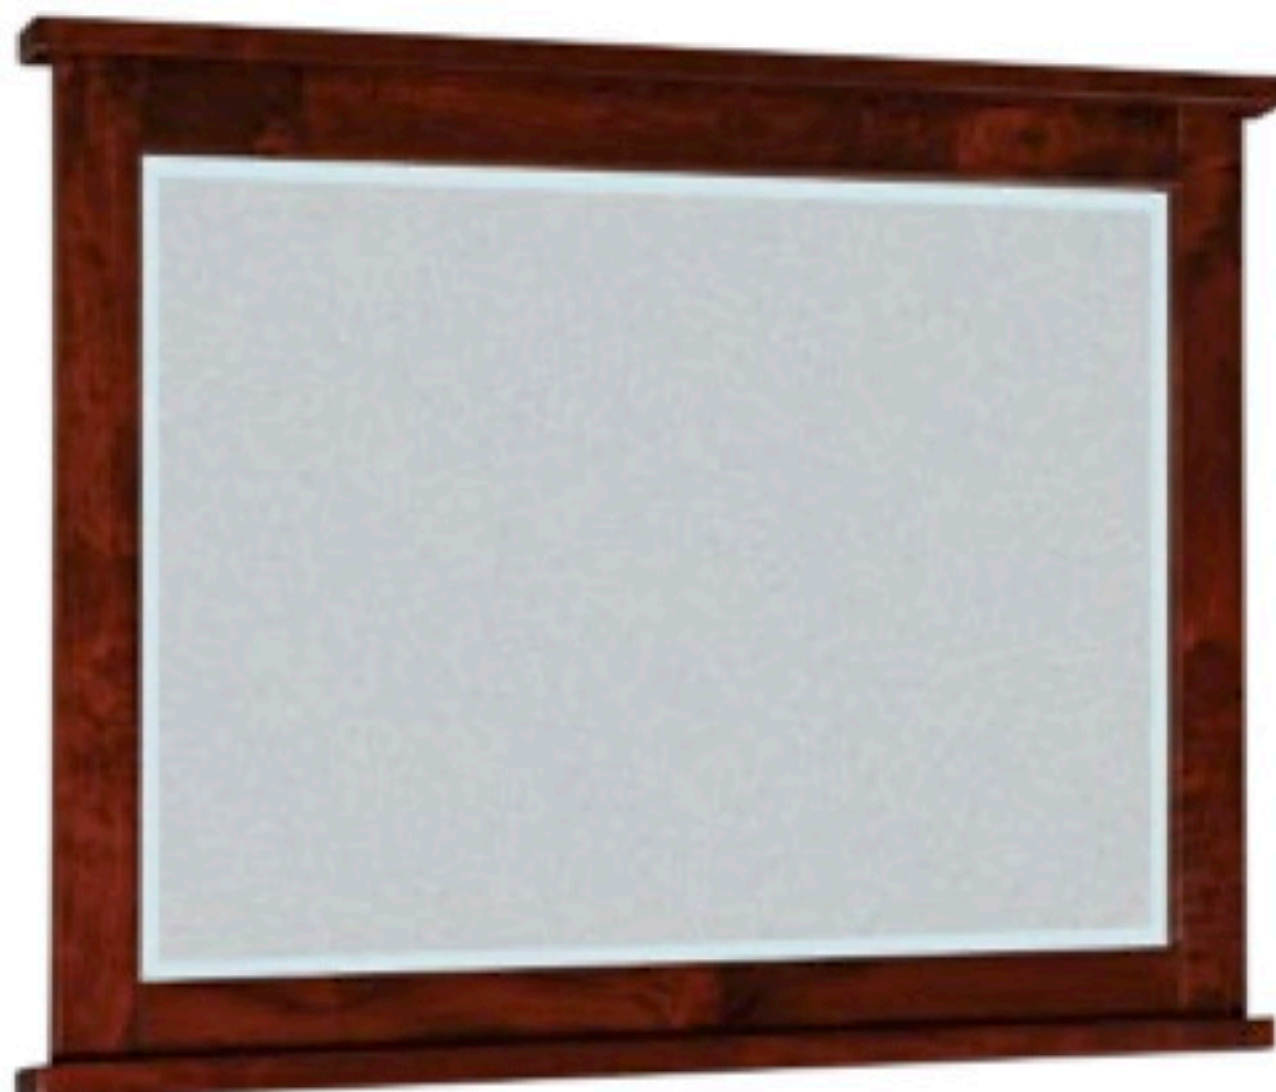

Chelsea Mirrors

Beveled Mirror

MI-1630 Mirror
40"high 36"wide

MI-1631 Mirror
40"high 46"wide

MI-1632 Mirror
32"high 42"wide

MI-1633 Mirror
32"high 52"wide

Beveled Mirror

MI-1730 Mirror
40"high 36"wide

MI-1731 Mirror
40"high 46"wide

MI-1732 Mirror
32"high 42"wide

MI-1733 Mirror
32"high 52"wide

Beveled Mirror

MI-1830 Mirror
40"high 36"wide

MI-1831 Mirror
40"high 46"wide

MI-1832 Mirror
32"high 42"wide

MI-1833 Mirror
32"high 52"wide