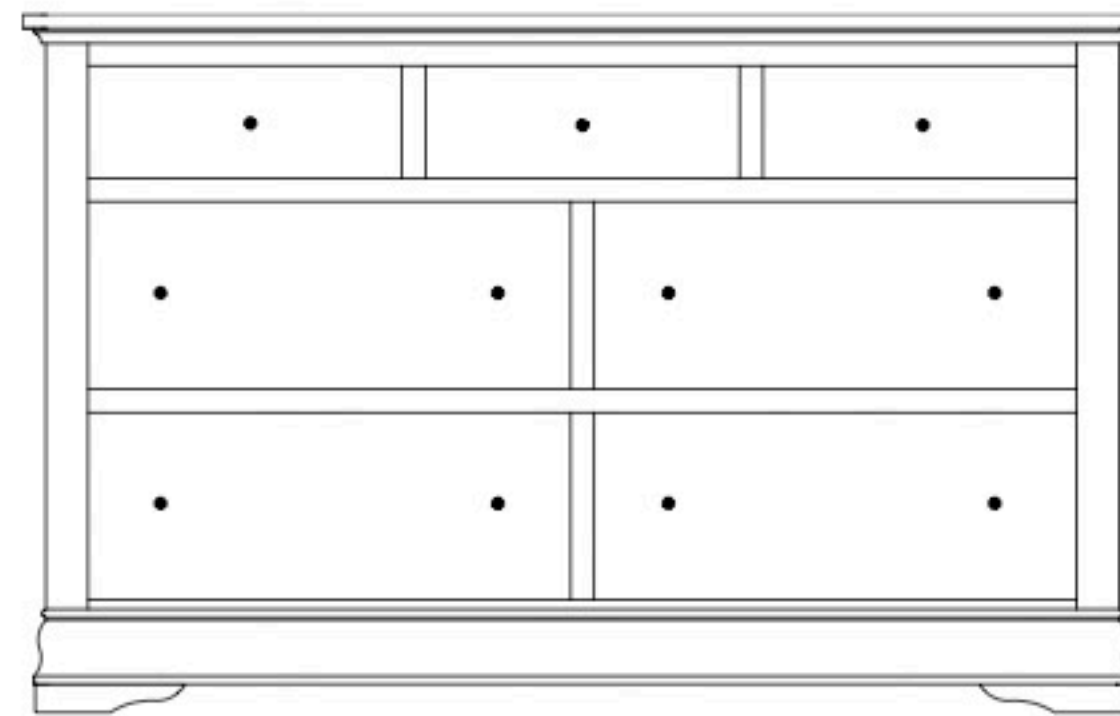

# Regency Dressers

RG-2657 Dresser shown with MI-2632 Mirror

**RG-2654 Dresser**  
59 $\frac{3}{4}$ "w 37 $\frac{1}{4}$ "h 21 $\frac{3}{4}$ "d  
w/7 drawers

Suggested Mirrors:

**MI-2630 Mirror**  
40"h 36"w

**RG-2656 Dresser**  
73 $\frac{1}{4}$ "w 37 $\frac{1}{4}$ "h 21 $\frac{3}{4}$ "d  
w/7 drawers, 1 door  
w/1 adjustable shelf

Suggested Mirrors:

**MI-2631 Mirror**  
40"h 46"w

**RG-2655 Dresser**  
69 $\frac{3}{4}$ "w 37 $\frac{1}{4}$ "h 21 $\frac{3}{4}$ "d  
w/7 drawers

Suggested Mirrors:

**MI-2633 Mirror**  
32"h 52"w