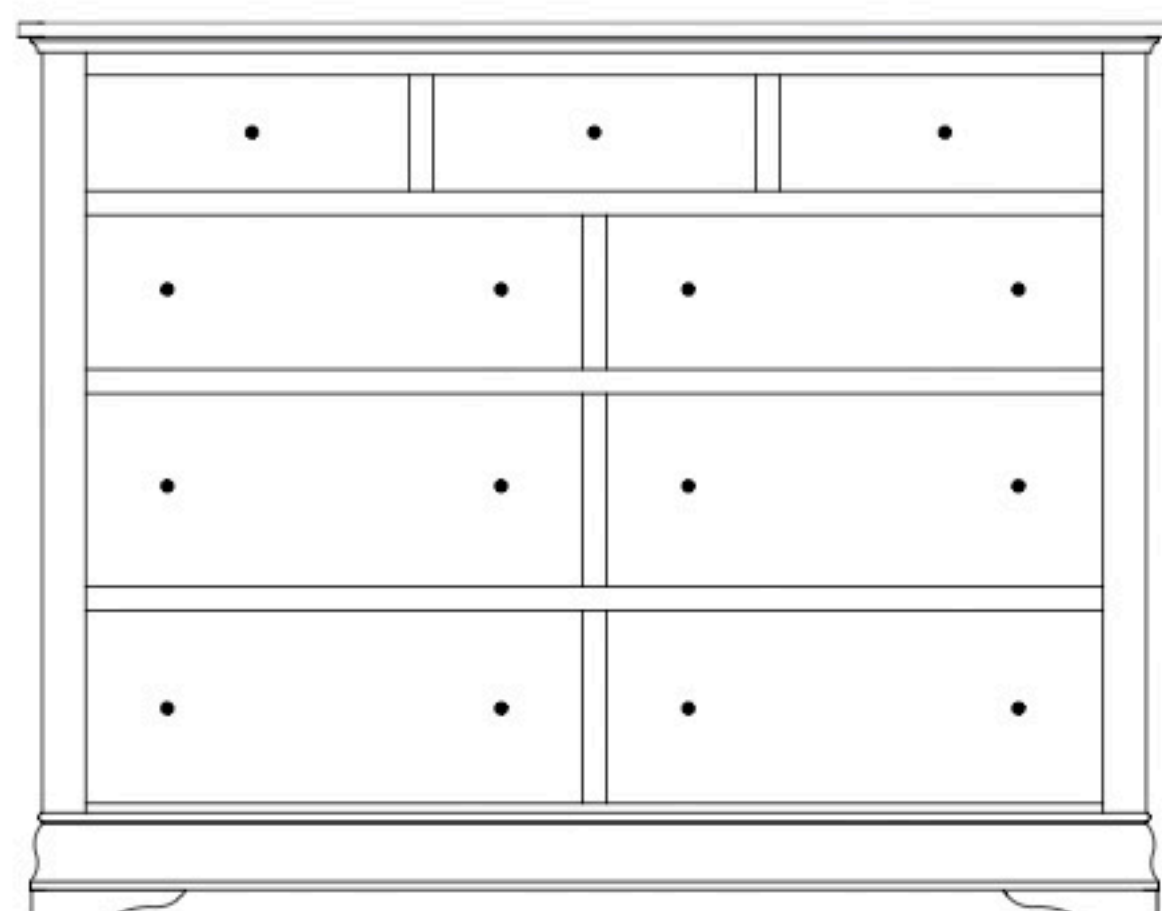

# Regency Dressers

RG-2657 Dresser shown with MI-2632 Mirror

**RG-2654 Dresser**  
59 $\frac{3}{4}$ "w 37 $\frac{1}{4}$ "h 21 $\frac{3}{4}$ "d  
w/7 drawers

Suggested Mirrors:

**MI-2630 Mirror**  
40"h 36"w

**RG-2656 Dresser**  
73 $\frac{1}{4}$ "w 37 $\frac{1}{4}$ "h 21 $\frac{3}{4}$ "d  
w/7 drawers, 1 door  
w/1 adjustable shelf

Suggested Mirrors:

**MI-2631 Mirror**  
40"h 46"w

**RG-2655 Dresser**  
69 $\frac{3}{4}$ "w 37 $\frac{1}{4}$ "h 21 $\frac{3}{4}$ "d  
w/7 drawers

Suggested Mirrors:

**MI-2631 Mirror**  
40"h 46"w

**RG-2657 Dresser**  
59 $\frac{3}{4}$ "w 46 $\frac{1}{2}$ "h 21 $\frac{3}{4}$ "d  
w/9 drawers

Suggested Mirrors:

**MI-2632 Mirror**  
32"h 42"w

**RG-2658 Dresser**  
69 $\frac{3}{4}$ "w 46 $\frac{1}{2}$ "h 21 $\frac{3}{4}$ "d  
w/9 drawers

Suggested Mirrors:

**MI-2633 Mirror**  
32"h 52"w