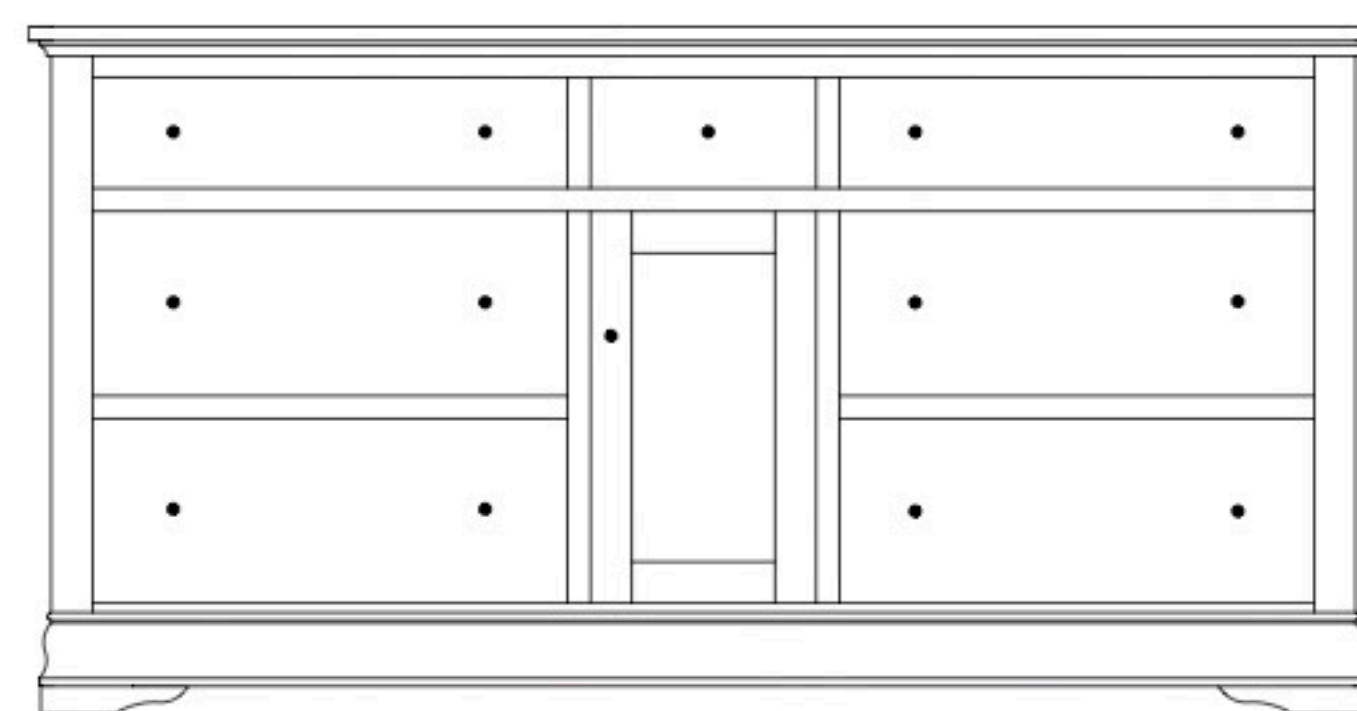

# Regency Dressers

RG-2657 Dresser shown with MI-2632 Mirror

**RG-2654 Dresser**  
59 $\frac{3}{4}$ "w 37 $\frac{1}{4}$ "h 21 $\frac{3}{4}$ "d  
w/7 drawers

Suggested Mirrors:

**MI-2630 Mirror**  
40"h 36"w

**RG-2656 Dresser**  
73 $\frac{1}{4}$ "w 37 $\frac{1}{4}$ "h 21 $\frac{3}{4}$ "d  
w/7 drawers, 1 door  
w/1 adjustable shelf

Suggested Mirrors:

**MI-2631 Mirror**  
40"h 46"w

**RG-2655 Dresser**  
69 $\frac{3}{4}$ "w 37 $\frac{1}{4}$ "h 21 $\frac{3}{4}$ "d  
w/7 drawers

Suggested Mirrors:

**MI-2633 Mirror**  
32"h 52"w