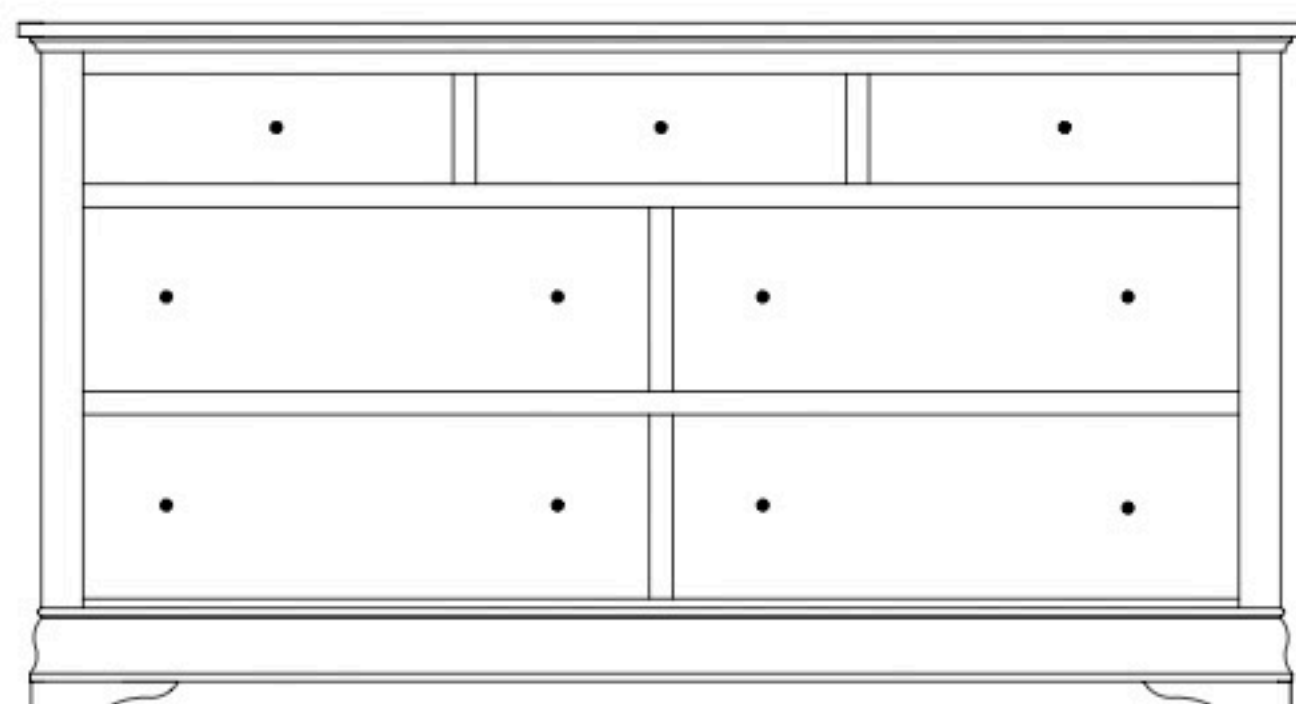

# Regency Dressers

RG-2657 Dresser shown with MI-2632 Mirror

**RG-2654 Dresser**  
59 $\frac{3}{4}$ "w 37 $\frac{1}{4}$ "h 21 $\frac{3}{4}$ "d  
w/7 drawers

Suggested Mirrors:

**MI-2630 Mirror**  
40"h 36"w

**RG-2656 Dresser**  
73 $\frac{1}{4}$ "w 37 $\frac{1}{4}$ "h 21 $\frac{3}{4}$ "d  
w/7 drawers, 1 door  
w/1 adjustable shelf

Suggested Mirrors:

**MI-2631 Mirror**  
40"h 46"w

**RG-2655 Dresser**  
69 $\frac{3}{4}$ "w 37 $\frac{1}{4}$ "h 21 $\frac{3}{4}$ "d  
w/7 drawers

Suggested Mirrors:

**MI-2633 Mirror**  
32"h 52"w