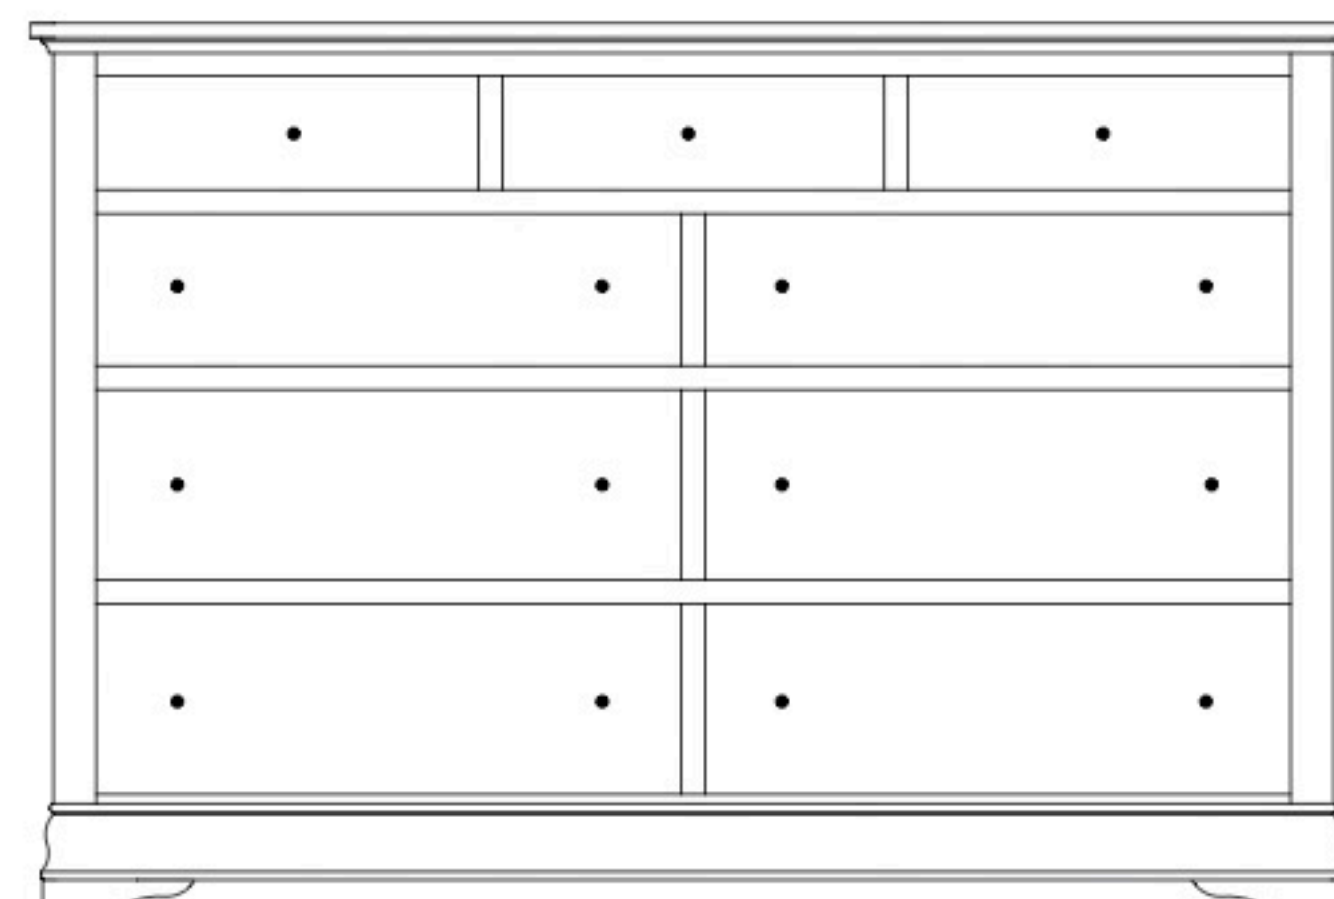

# Regency Dressers

RG-2657 Dresser shown with MI-2632 Mirror

**RG-2654 Dresser**  
59 $\frac{3}{4}$ "w 37 $\frac{1}{4}$ "h 21 $\frac{3}{4}$ "d  
w/7 drawers

Suggested Mirrors:

**MI-2630 Mirror**  
40"h 36"w

**RG-2656 Dresser**  
73 $\frac{1}{4}$ "w 37 $\frac{1}{4}$ "h 21 $\frac{3}{4}$ "d  
w/7 drawers, 1 door  
w/1 adjustable shelf

Suggested Mirrors:

**MI-2631 Mirror**  
40"h 46"w

**RG-2655 Dresser**  
69 $\frac{3}{4}$ "w 37 $\frac{1}{4}$ "h 21 $\frac{3}{4}$ "d  
w/7 drawers

Suggested Mirrors:

**MI-2631 Mirror**  
40"h 46"w

**RG-2657 Dresser**  
59 $\frac{3}{4}$ "w 46 $\frac{1}{2}$ "h 21 $\frac{3}{4}$ "d  
w/9 drawers

Suggested Mirrors:

**MI-2632 Mirror**  
32"h 42"w

**RG-2658 Dresser**  
69 $\frac{3}{4}$ "w 46 $\frac{1}{2}$ "h 21 $\frac{3}{4}$ "d  
w/9 drawers

Suggested Mirrors:

**MI-2633 Mirror**  
32"h 52"w