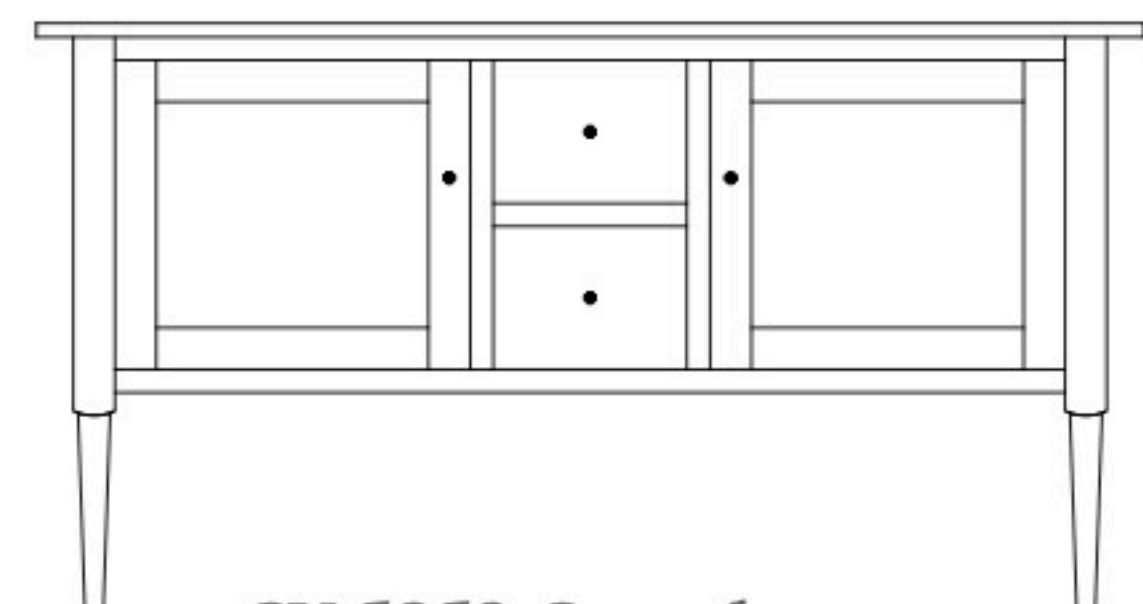

Camden 50" Entertainment Consoles

CN-5250 Console

Top Shown in **Tiger Maple** with **OCS-101-S2**
Base Shown in **Cherry** with **OCS-116 Harvest & K800-SN Knobs**

CN-5250 Console
50"w 31¾"h 19"d
w/2 glass doors & 1 adjustable shelf

CN-5251 Console
50"w 31¾"h 19"d
w/1 glass door, 1 adjustable shelf
& 2 drawers

Camden 60" Entertainment Consoles

CN-5253 Console

Shown in **Brown Maple** with **OCS-137 Lace**
& **K810-MB Knobs**

CN-5252 Console
60"w 31¾"h 19"d
w/2 glass doors, 1 wood door in center,
& 3 adjustable shelves

CN-5253 Console
60"w 31¾"h 16 1/2
w/2 glass doors, 2 adjustable shelves
& 2 drawers