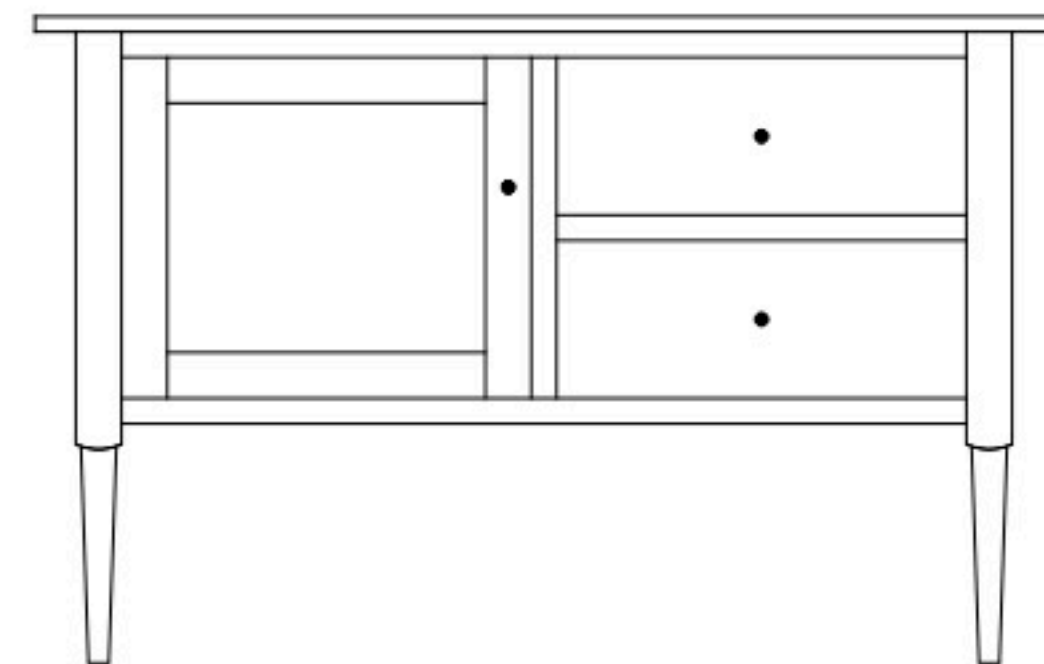

Camden 50" Entertainment Consoles

CN-5250 Console

Top Shown in **Tiger Maple** with **OCS-101-S2**
Base Shown in **Cherry** with **OCS-116 Harvest & K800-SN Knobs**

CN-5250 Console
50"w 31¾"h 19"d
w/2 glass doors & 1 adjustable shelf

CN-5251 Console
50"w 31¾"h 19"d
w/1 glass door, 1 adjustable shelf
& 2 drawers

Camden 60" Entertainment Consoles

CN-5253 Console

Shown in **Brown Maple** with **OCS-137 Lace**
& **K810-MB Knobs**

CN-5252 Console
60"w 31¾"h 19"d
w/2 glass doors, 1 wood door in center,
& 3 adjustable shelves

CN-5253 Console
60"w 31¾"h 16 1/2
w/2 glass doors, 2 adjustable shelves
& 2 drawers