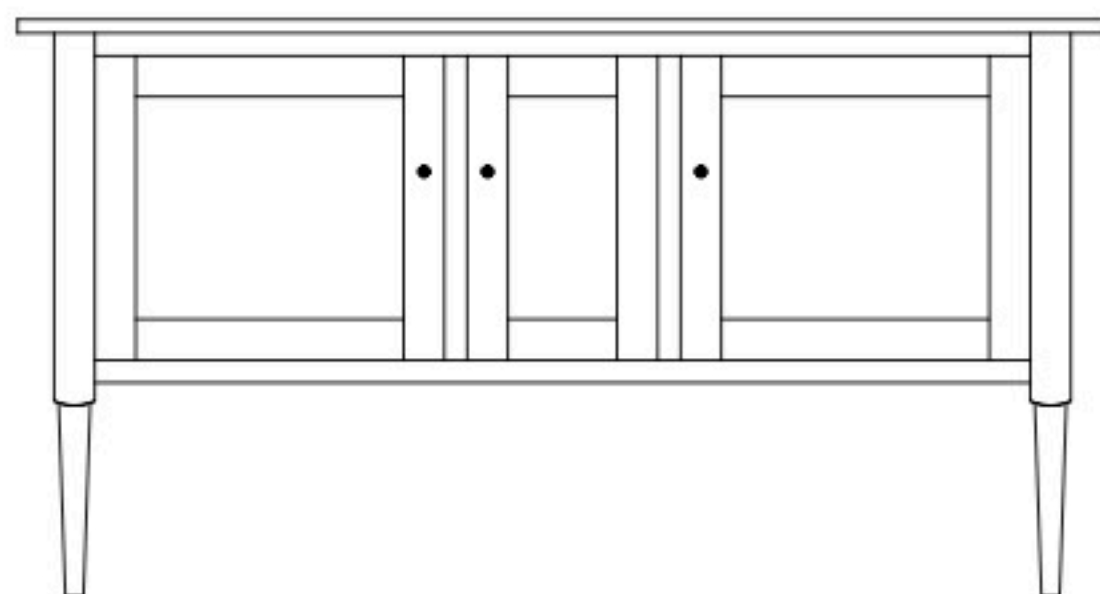

Camden 50" Entertainment Consoles

CN-5250 Console

Top Shown in **Tiger Maple** with **OCS-101-S2**
Base Shown in **Cherry** with **OCS-116 Harvest & K800-SN Knobs**

CN-5250 Console
50"w 31¾"h 19"d
w/2 glass doors & 1 adjustable shelf

CN-5251 Console
50"w 31¾"h 19"d
w/1 glass door, 1 adjustable shelf
& 2 drawers

Camden 60" Entertainment Consoles

CN-5253 Console

Shown in **Brown Maple** with **OCS-137 Lace**
& **K810-MB Knobs**

CN-5252 Console
60"w 31¾"h 19"d
w/2 glass doors, 1 wood door in center,
& 3 adjustable shelves

CN-5253 Console
60"w 31¾"h 16 1/2
w/2 glass doors, 2 adjustable shelves
& 2 drawers