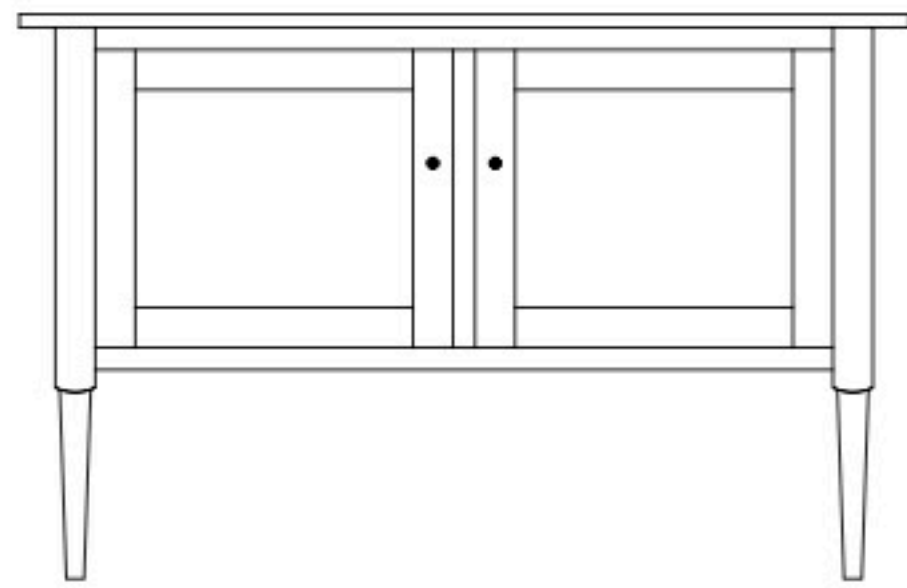

Camden 50" Entertainment Consoles

CN-5250 Console

Top Shown in **Tiger Maple** with **OCS-101-S2**
Base Shown in **Cherry** with **OCS-116 Harvest & K800-SN Knobs**

CN-5250 Console
50"w 31¾"h 19"d
w/2 glass doors & 1 adjustable shelf

CN-5251 Console
50"w 31¾"h 19"d
w/1 glass door, 1 adjustable shelf
& 2 drawers

Camden 60" Entertainment Consoles

CN-5253 Console

Shown in **Brown Maple** with **OCS-137 Lace**
& **K810-MB Knobs**

CN-5252 Console
60"w 31¾"h 19"d
w/2 glass doors, 1 wood door in center,
& 3 adjustable shelves

CN-5253 Console
60"w 31¾"h 16 1/2
w/2 glass doors, 2 adjustable shelves
& 2 drawers