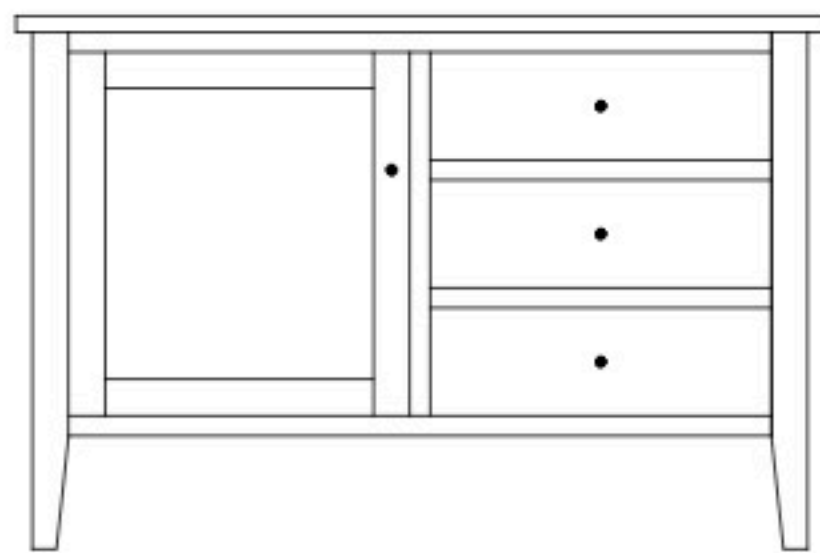

Chelsea 50" Entertainment Consoles

CS-1601 Console

Shown in **Oak** with **OCS-112 Provincial** & **K810-MB**

CS-1600 Console

50"w 33"h 17½"d
w/1 glass door, 1 adjustable shelf
& 3 drawers

CS-1601 Console

50"w 33"h 17½"d
w/2 glass doors, 1 adjustable shelf
& DVD area

CS-1602 Console

50"w 33"h 17½"d
w/2 glass doors 1 adjustable shelf
& 2 drawers

Chelsea 60" Entertainment Consoles

CS-1606 Console

Shown in **Rustic Cherry** with **OCS-104 Seely**
& **K53005-ORB Knobs**

CS-1603 Console

60"w 33"h 17½"d
w/2 glass doors, 1 wood door in center,
3 adjustable shelves & DVD area

CS-1604 Console

60"w 33"h 17½"d
w/2 glass doors, 2 adjustable shelves,
2 drawers, & DVD area

CS-1605 Console

60"w 33"h 17½"d
w/2 glass doors, 1 wood door in cen-
ter, 3 adjustable shelves, & 2 Drawers

CS-1606 Console

60"w 33"h 17½"d
w/2 glass doors, 2 adjustable shelves,
& 4 drawers