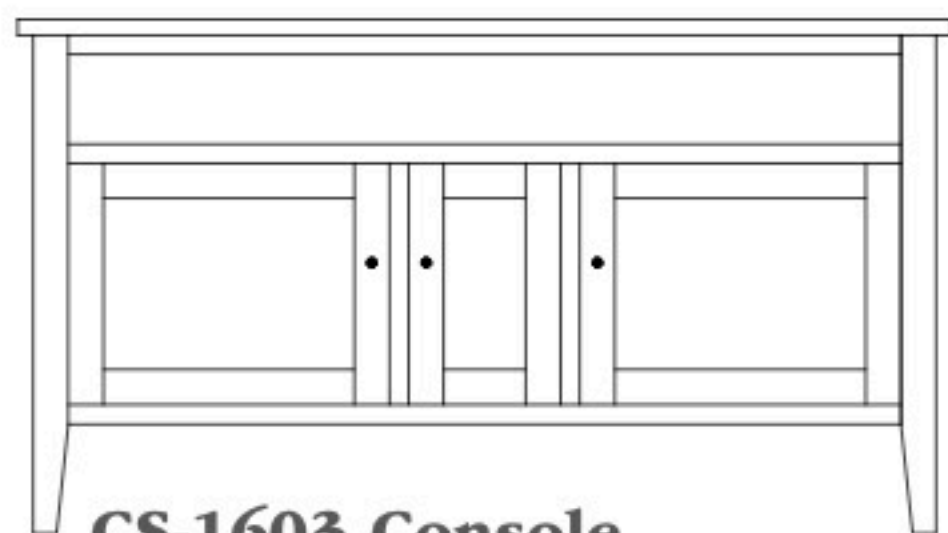

Chelsea 50" Entertainment Consoles

CS-1601 Console

Shown in **Oak** with **OCS-112 Provincial** & **K810-MB**

CS-1600 Console

50"w 33"h 17½"d
w/1 glass door, 1 adjustable shelf
& 3 drawers

CS-1601 Console

50"w 33"h 17½"d
w/2 glass doors, 1 adjustable shelf
& DVD area

CS-1602 Console

50"w 33"h 17½"d
w/2 glass doors 1 adjustable shelf
& 2 drawers

Chelsea 60" Entertainment Consoles

CS-1606 Console

Shown in **Rustic Cherry** with **OCS-104 Seely**
& **K53005-ORB Knobs**

CS-1603 Console

60"w 33"h 17½"d
w/2 glass doors, 1 wood door in center,
3 adjustable shelves & DVD area

CS-1604 Console

60"w 33"h 17½"d
w/2 glass doors, 2 adjustable shelves,
2 drawers, & DVD area

CS-1605 Console

60"w 33"h 17½"d
w/2 glass doors, 1 wood door in cen-
ter, 3 adjustable shelves, & 2 Drawers

CS-1606 Console

60"w 33"h 17½"d
w/2 glass doors, 2 adjustable shelves,
& 4 drawers