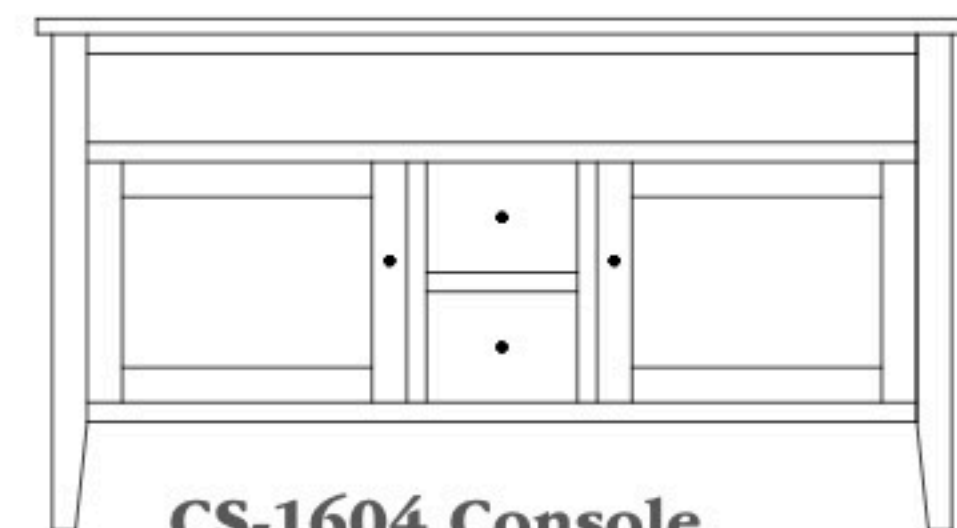

Chelsea 50" Entertainment Consoles

CS-1601 Console

Shown in **Oak** with **OCS-112 Provincial** & **K810-MB**

CS-1600 Console

50"w 33"h 17½"d
w/1 glass door, 1 adjustable shelf
& 3 drawers

CS-1601 Console

50"w 33"h 17½"d
w/2 glass doors, 1 adjustable shelf
& DVD area

CS-1602 Console

50"w 33"h 17½"d
w/2 glass doors 1 adjustable shelf
& 2 drawers

Chelsea 60" Entertainment Consoles

CS-1606 Console

Shown in **Rustic Cherry** with **OCS-104 Seely**
& **K53005-ORB Knobs**

CS-1603 Console

60"w 33"h 17½"d
w/2 glass doors, 1 wood door in center,
3 adjustable shelves & DVD area

CS-1604 Console

60"w 33"h 17½"d
w/2 glass doors, 2 adjustable shelves,
2 drawers, & DVD area

CS-1605 Console

60"w 33"h 17½"d
w/2 glass doors, 1 wood door in cen-
ter, 3 adjustable shelves, & 2 Drawers

CS-1606 Console

60"w 33"h 17½"d
w/2 glass doors, 2 adjustable shelves,
& 4 drawers