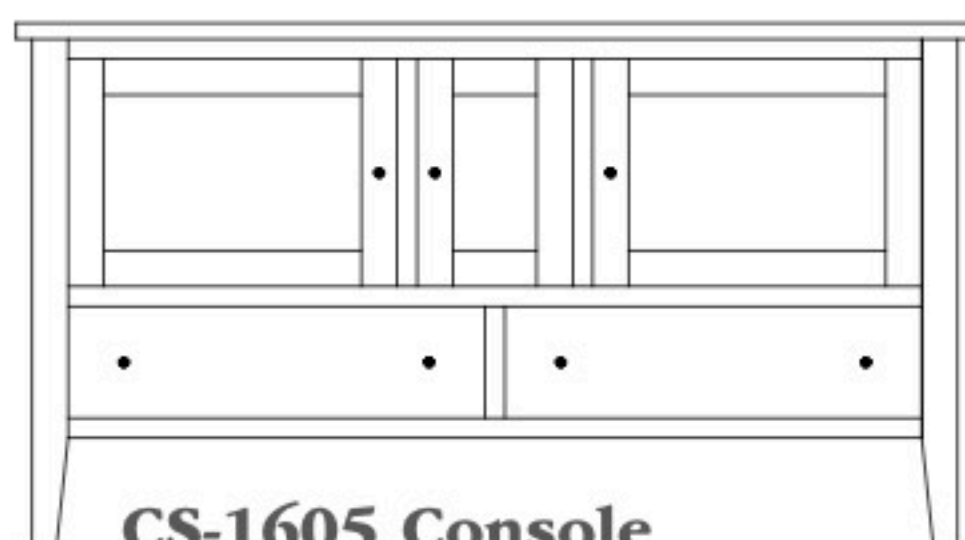

Chelsea 50" Entertainment Consoles

CS-1601 Console

Shown in **Oak** with **OCS-112 Provincial** & **K810-MB**

CS-1600 Console

50"w 33"h 17½"d
w/1 glass door, 1 adjustable shelf
& 3 drawers

CS-1601 Console

50"w 33"h 17½"d
w/2 glass doors, 1 adjustable shelf
& DVD area

CS-1602 Console

50"w 33"h 17½"d
w/2 glass doors 1 adjustable shelf
& 2 drawers

Chelsea 60" Entertainment Consoles

CS-1606 Console

Shown in **Rustic Cherry** with **OCS-104 Seely**
& **K53005-ORB Knobs**

CS-1603 Console

60"w 33"h 17½"d
w/2 glass doors, 1 wood door in center,
3 adjustable shelves & DVD area

CS-1604 Console

60"w 33"h 17½"d
w/2 glass doors, 2 adjustable shelves,
2 drawers, & DVD area

CS-1605 Console

60"w 33"h 17½"d
w/2 glass doors, 1 wood door in cen-
ter, 3 adjustable shelves, & 2 Drawers

CS-1606 Console

60"w 33"h 17½"d
w/2 glass doors, 2 adjustable shelves,
& 4 drawers