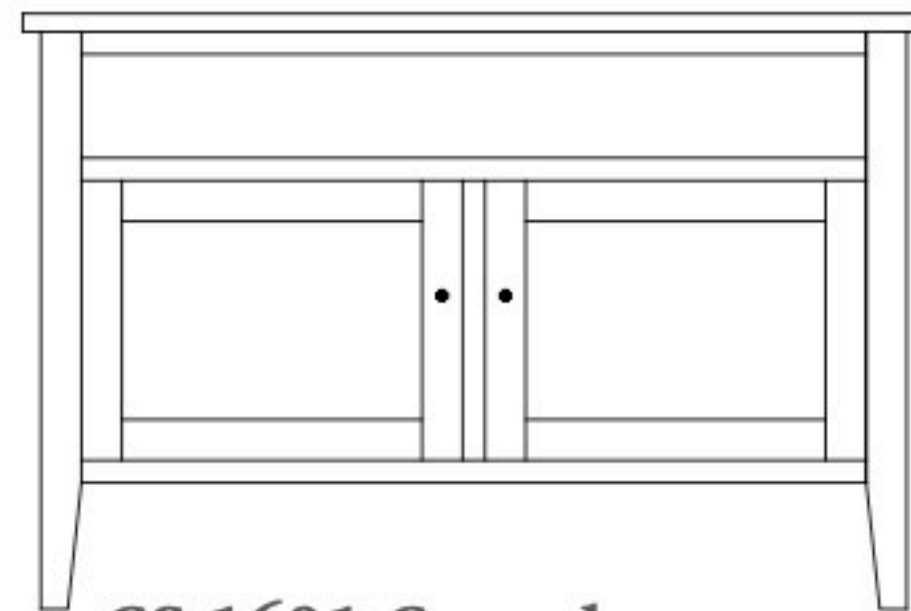

Chelsea 50" Entertainment Consoles

CS-1601 Console

Shown in **Oak** with **OCS-112 Provincial** & **K810-MB**

CS-1600 Console

50"w 33"h 17½"d
w/1 glass door, 1 adjustable shelf
& 3 drawers

CS-1601 Console

50"w 33"h 17½"d
w/2 glass doors, 1 adjustable shelf
& DVD area

CS-1602 Console

50"w 33"h 17½"d
w/2 glass doors 1 adjustable shelf
& 2 drawers

Chelsea 60" Entertainment Consoles

CS-1606 Console

Shown in **Rustic Cherry** with **OCS-104 Seely**
& **K53005-ORB Knobs**

CS-1603 Console

60"w 33"h 17½"d
w/2 glass doors, 1 wood door in center,
3 adjustable shelves & DVD area

CS-1604 Console

60"w 33"h 17½"d
w/2 glass doors, 2 adjustable shelves,
2 drawers, & DVD area

CS-1605 Console

60"w 33"h 17½"d
w/2 glass doors, 1 wood door in cen-
ter, 3 adjustable shelves, & 2 Drawers

CS-1606 Console

60"w 33"h 17½"d
w/2 glass doors, 2 adjustable shelves,
& 4 drawers