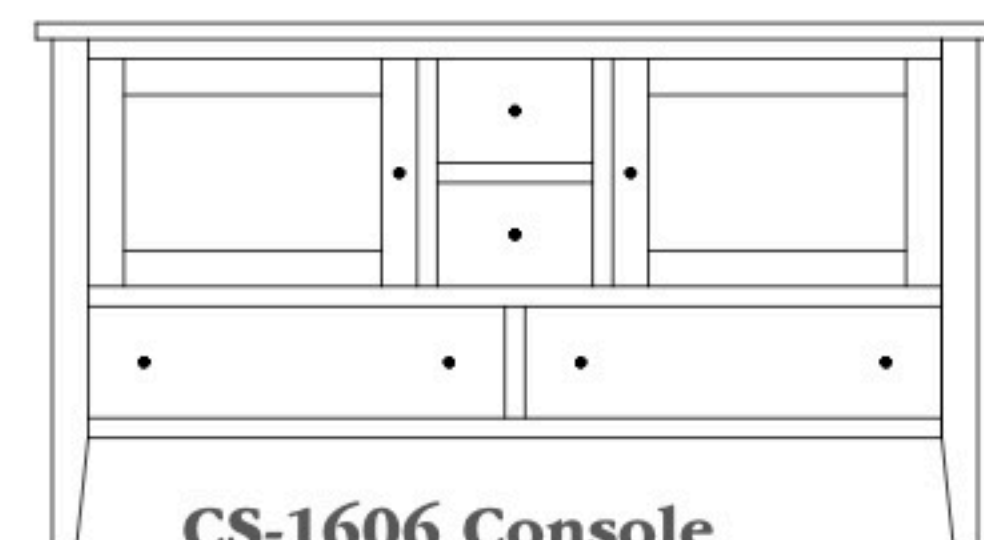

60"w 33"h 17½"d
w/2 glass doors, 1 wood door in center,
3 adjustable shelves & DVD area

CS-1604 Console

60"w 33"h 17½"d
w/2 glass doors, 2 adjustable shelves,
2 drawers, & DVD area

CS-1605 Console

60"w 33"h 17½"d
w/2 glass doors, 1 wood door in cen-
ter, 3 adjustable shelves, & 2 Drawers

CS-1606 Console

60"w 33"h 17½"d
w/2 glass doors, 2 adjustable shelves,
& 4 drawers