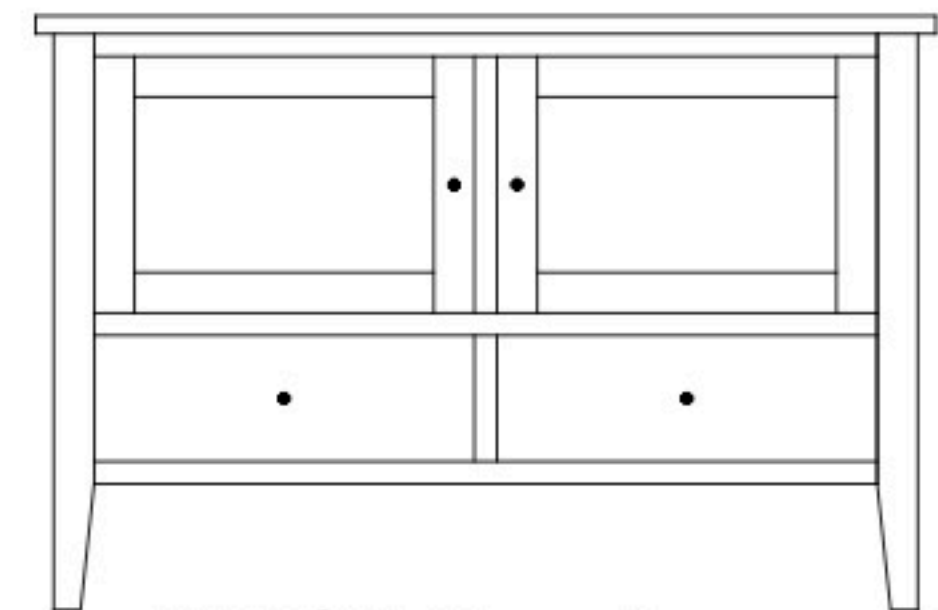

Chelsea 50" Entertainment Consoles

CS-1601 Console

Shown in **Oak** with **OCS-112 Provincial** & **K810-MB**

CS-1600 Console

50"w 33"h 17½"d
w/1 glass door, 1 adjustable shelf
& 3 drawers

CS-1601 Console

50"w 33"h 17½"d
w/2 glass doors, 1 adjustable shelf
& DVD area

CS-1602 Console

50"w 33"h 17½"d
w/2 glass doors 1 adjustable shelf
& 2 drawers

Chelsea 60" Entertainment Consoles

CS-1606 Console

Shown in **Rustic Cherry** with **OCS-104 Seely**
& **K53005-ORB Knobs**

CS-1603 Console

60"w 33"h 17½"d
w/2 glass doors, 1 wood door in center,
3 adjustable shelves & DVD area

CS-1604 Console

60"w 33"h 17½"d
w/2 glass doors, 2 adjustable shelves,
2 drawers, & DVD area

CS-1605 Console

60"w 33"h 17½"d
w/2 glass doors, 1 wood door in cen-
ter, 3 adjustable shelves, & 2 Drawers

CS-1606 Console

60"w 33"h 17½"d
w/2 glass doors, 2 adjustable shelves,
& 4 drawers