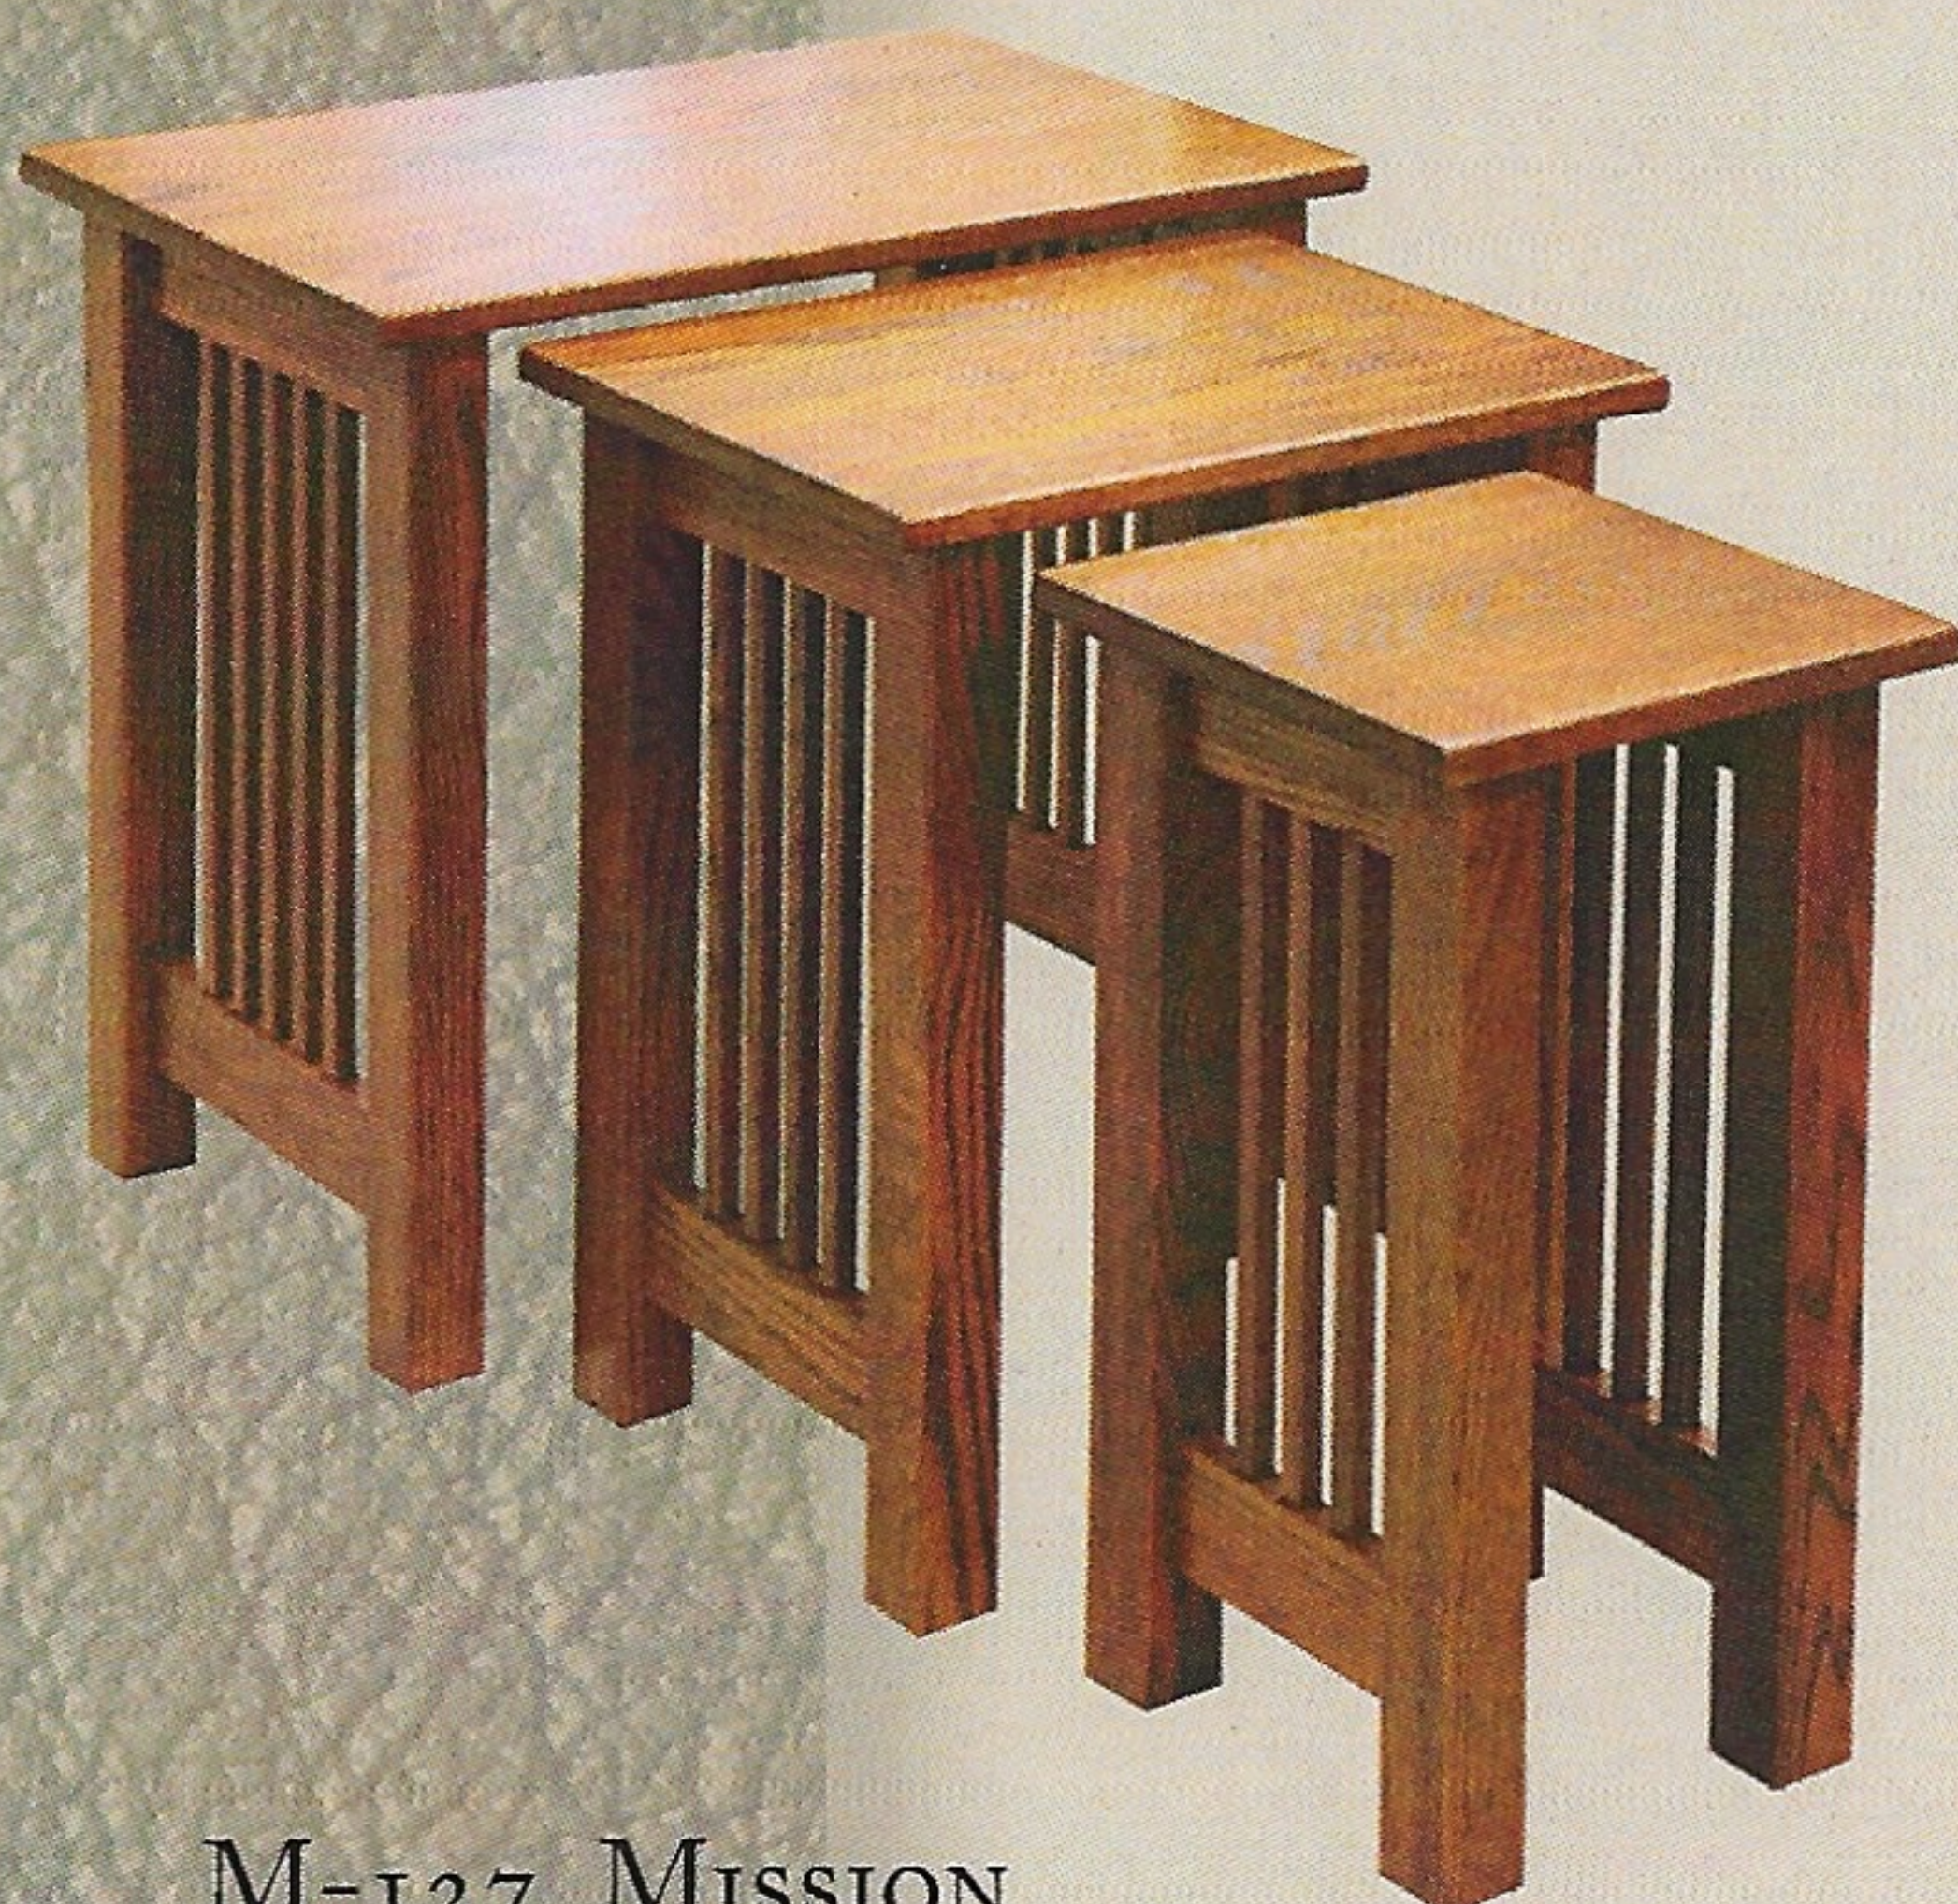

# MISSION

MISSION PLANT STAND  
 M-83 12" x 12" x 18"  
 M-84 12" x 12" x 24"  
 M-85 12" x 12" x 30"

M-83NS  
 MISSION PLANT STAND  
 SMALL 12" x 12" x 18"H

M-84NS  
 MISSION PLANT STAND  
 MEDIUM 12" x 12" x 24"H

M-85NS  
 MISSION PLANT STAND  
 TALL 12" x 12" x 30"H

M-127 MISSION  
 STACKING TABLES  
 15" x 23" x 24"  
 13" x 17" x 23"  
 11" x 11" x 22"

MISSION WEDGE TABLE  
 M-38 10" Front x 18" Back x 22" D x 24" H  
 M-39 12" Front x 20" Back x 22" D x 24" H

M-92 TV STAND  
 WITH DRAWER  
 20" x 30" x 29"