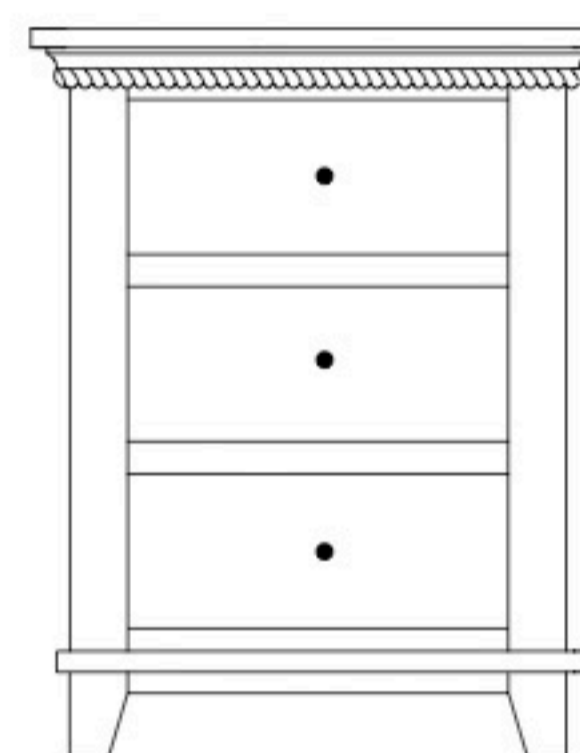

Brookstone Night Stands

BK-2842
Night Stand shown

BK-2840 Night Stand
21 $\frac{3}{4}$ "w 28 $\frac{1}{4}$ "h 17 $\frac{3}{4}$ "d
w/1 drawer

BK-2841 Night Stand
21 $\frac{3}{4}$ "w 28 $\frac{1}{4}$ "h 17 $\frac{3}{4}$ "d
w/1 drawer, 1 door

BK-2842 Night Stand
21 $\frac{3}{4}$ "w 28 $\frac{1}{4}$ "h 17 $\frac{3}{4}$ "d
w/3 drawers

BK-2843 Night Stand
28 $\frac{1}{2}$ "w 28 $\frac{1}{4}$ "h 17 $\frac{3}{4}$ "d
w/1 drawer

BK-2844 Night Stand
28 $\frac{1}{2}$ "w 28 $\frac{1}{4}$ "h 17 $\frac{3}{4}$ "d
w/1 drawer, 2 doors

BK-2845 Night Stand
28 $\frac{1}{2}$ "w 28 $\frac{1}{4}$ "h 17 $\frac{3}{4}$ "d
w/3 drawers