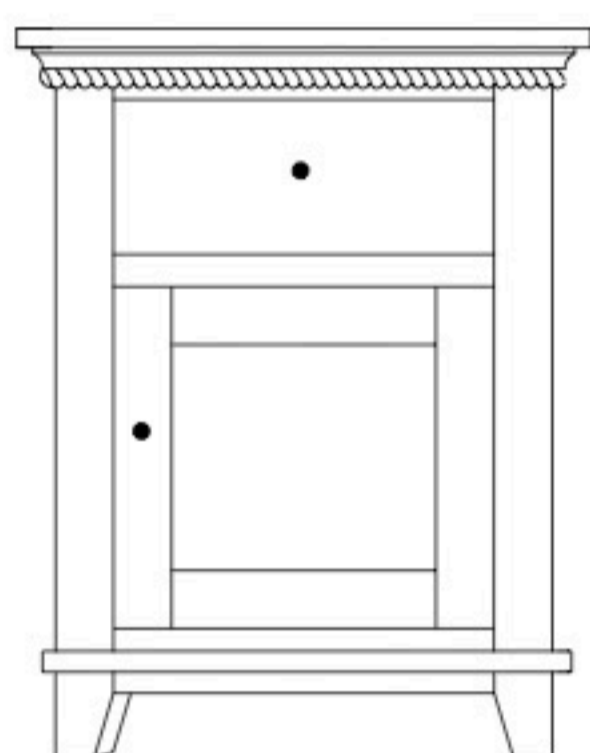

Brookstone Night Stands

BK-2842
Night Stand shown

BK-2840 Night Stand
21 $\frac{3}{4}$ "w 28 $\frac{1}{4}$ "h 17 $\frac{3}{4}$ "d
w/1 drawer

BK-2841 Night Stand
21 $\frac{3}{4}$ "w 28 $\frac{1}{4}$ "h 17 $\frac{3}{4}$ "d
w/1 drawer, 1 door

BK-2842 Night Stand
21 $\frac{3}{4}$ "w 28 $\frac{1}{4}$ "h 17 $\frac{3}{4}$ "d
w/3 drawers

BK-2843 Night Stand
28 $\frac{1}{2}$ "w 28 $\frac{1}{4}$ "h 17 $\frac{3}{4}$ "d
w/1 drawer

BK-2844 Night Stand
28 $\frac{1}{2}$ "w 28 $\frac{1}{4}$ "h 17 $\frac{3}{4}$ "d
w/1 drawer, 2 doors

BK-2845 Night Stand
28 $\frac{1}{2}$ "w 28 $\frac{1}{4}$ "h 17 $\frac{3}{4}$ "d
w/3 drawers